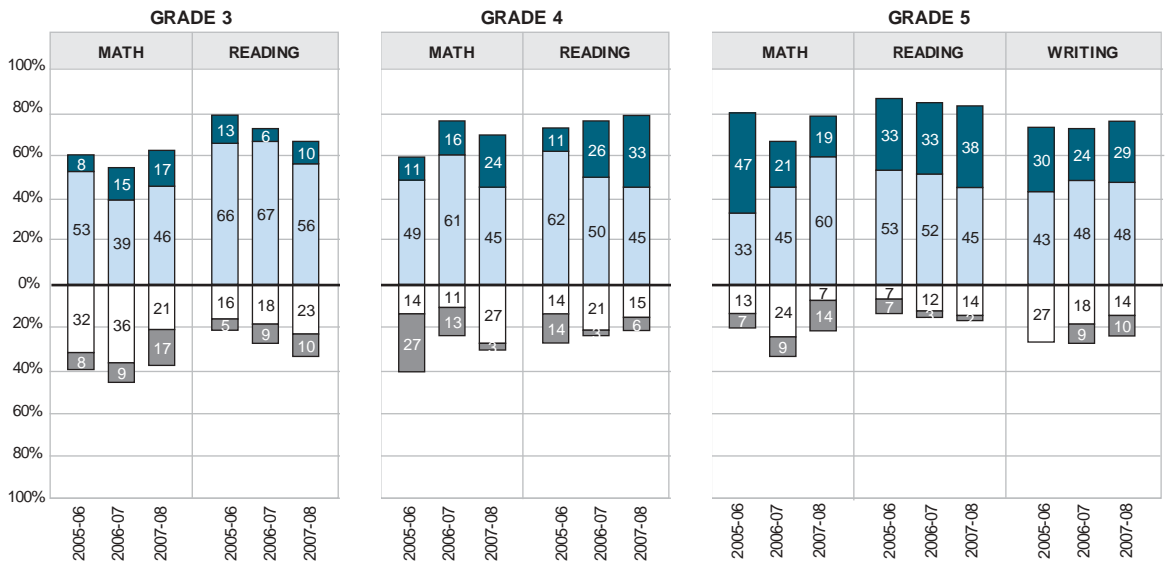

Dr. Harold G. Devine, Superintendent

315 Students  
37 Teachers

**Elementary Schools:  
Assessment Results**

Grades 3-5

Percent of students reaching proficiency

Proficient with Distinction

Proficient

Percent of students not reaching proficiency

Partially Proficient

Substantially Below Proficient

Bar graphs may not sum to 100% due to rounding.

**Middle Schools:  
Assessment Results**

Grades 6-8

Percent of students reaching proficiency

Proficient with Distinction