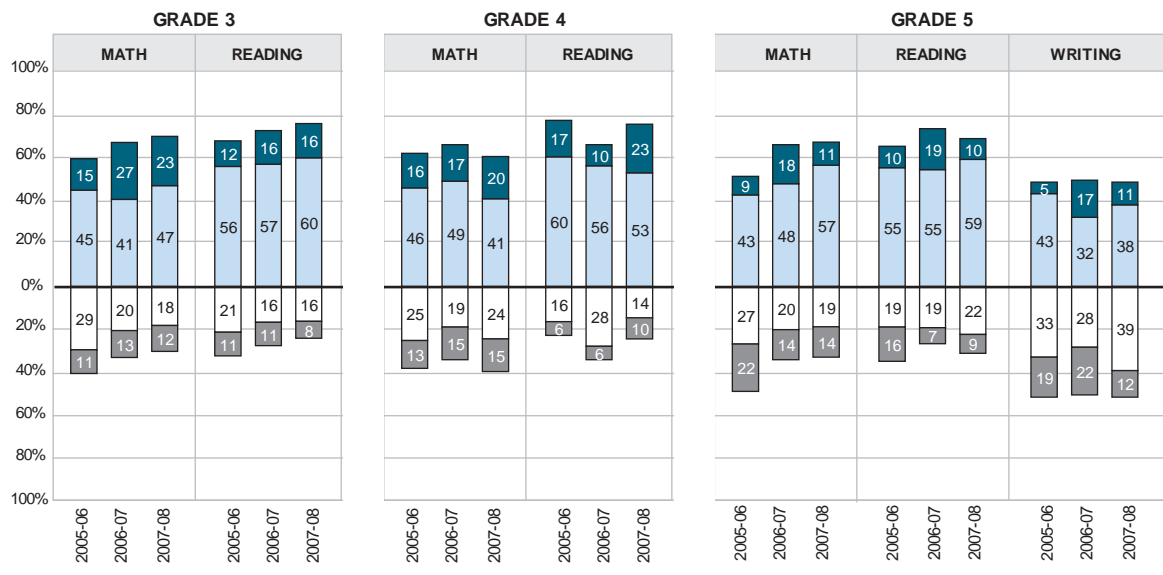

Mario F. Cirillo Jr., Ed.D, Superintendent

676 Students
73 Teachers

**Elementary Schools:
Assessment Results**

Grades 3-5

Percent of students reaching proficiency

- Proficient with Distinction
- Proficient

Percent of students not reaching proficiency

- Partially Proficient
- Substantially Below Proficient

Bar graphs may not sum to 100% due to rounding.

**Middle Schools:
Assessment Results**

Grades 6-8

Because Glocester does not have a middle school of its own, its students attend Ponaganset Middle School in the Foster-Glocester Regional District