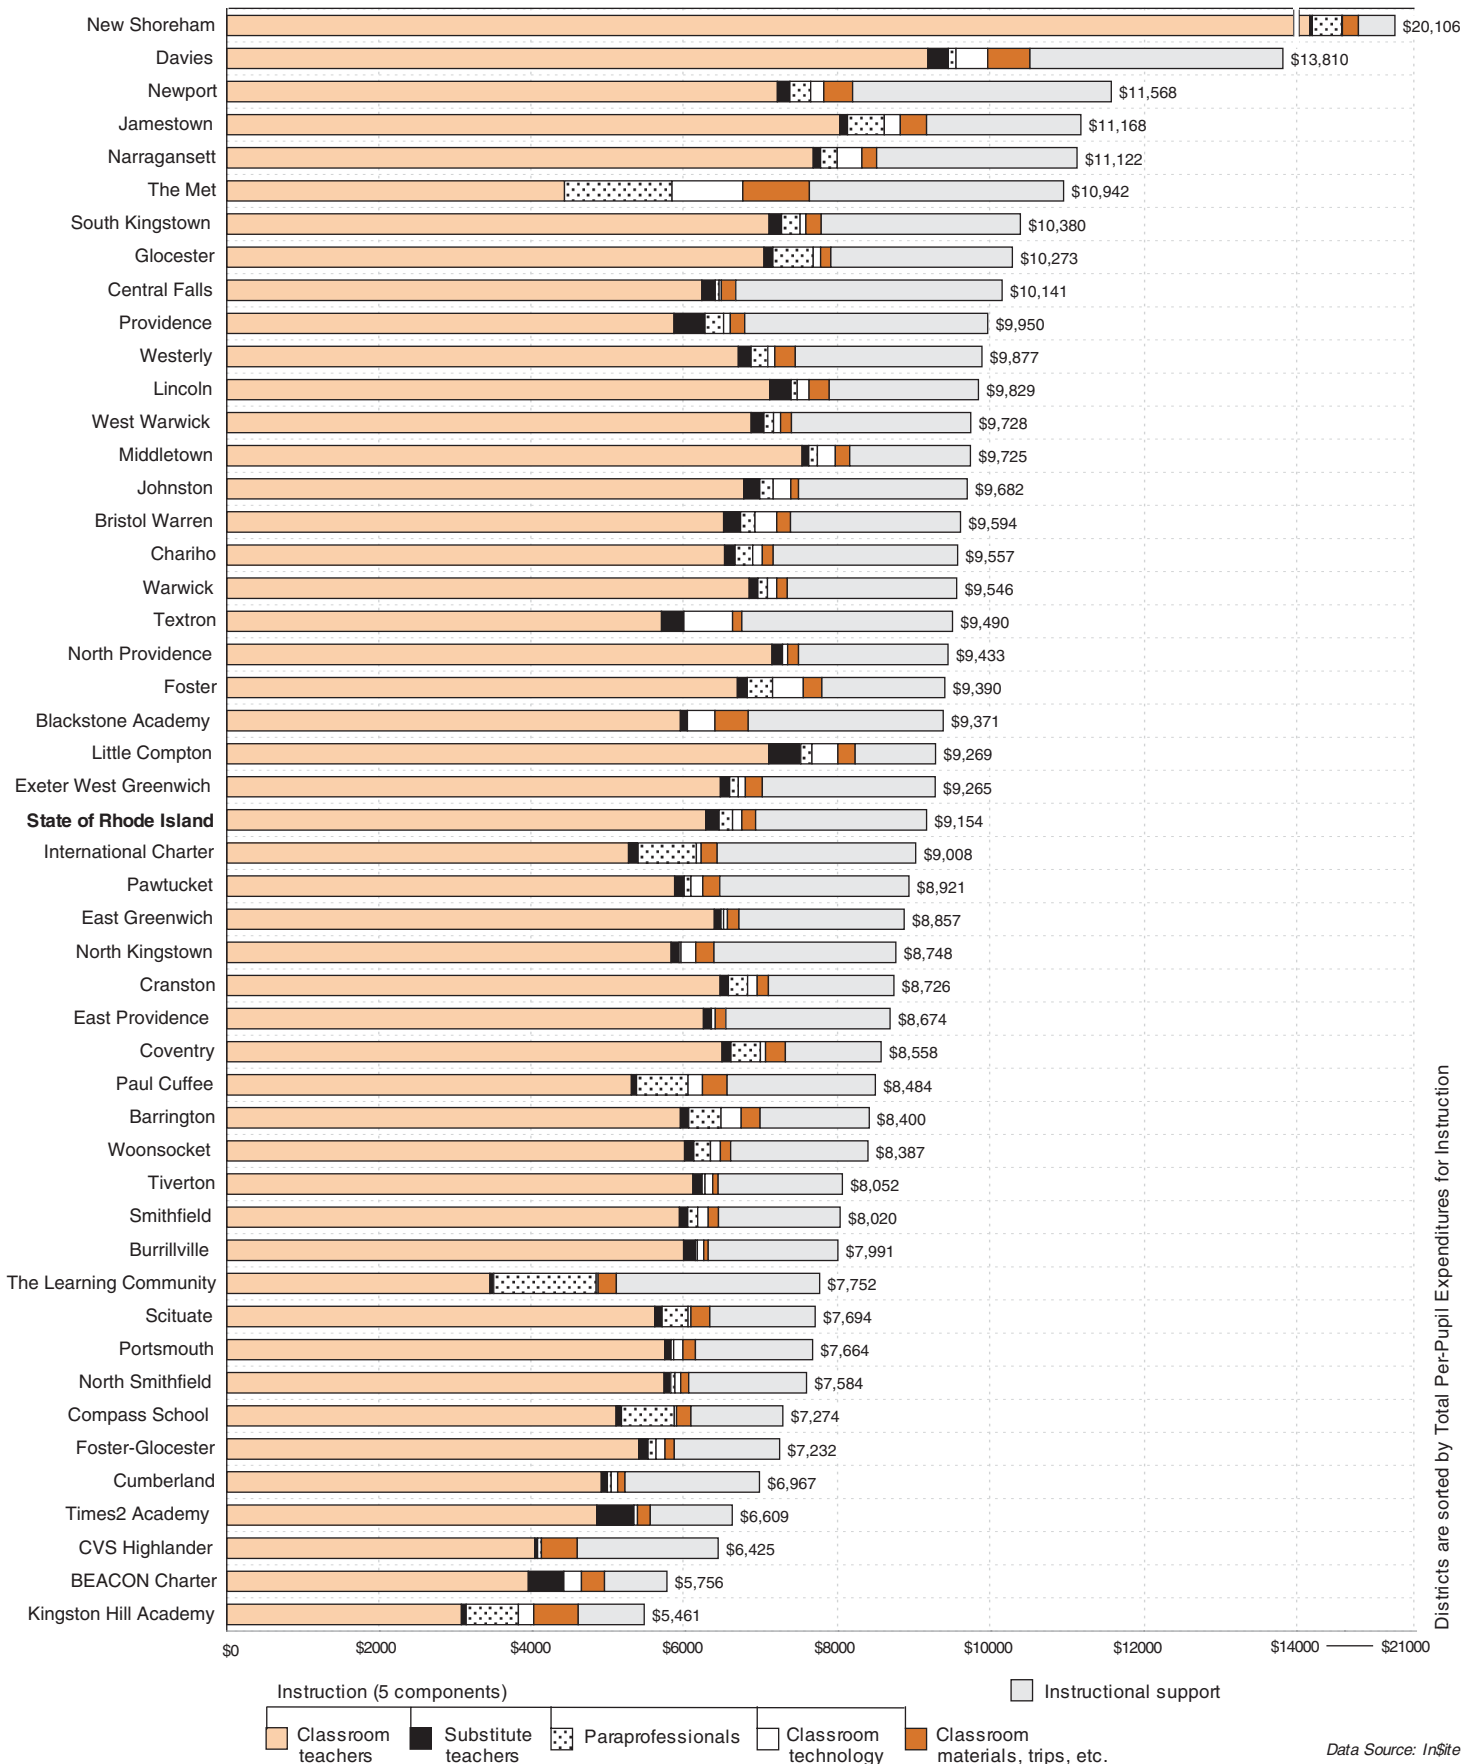

Instruction and Instructional Support Per Pupil, by District

Data Source: InSite

General Education Expenditures for Instruction and Instructional Support Per Pupil, by High School

Schools are sorted by per pupil instruction and instructional-support expenditures, excluding students served out of district.

Data Source: InSite

General Education Expenditures for Instruction and Instructional Support Per Pupil, by Middle School

Schools are sorted by per pupil instruction and instructional-support expenditures, excluding students served out of district.

Data Source: InSite