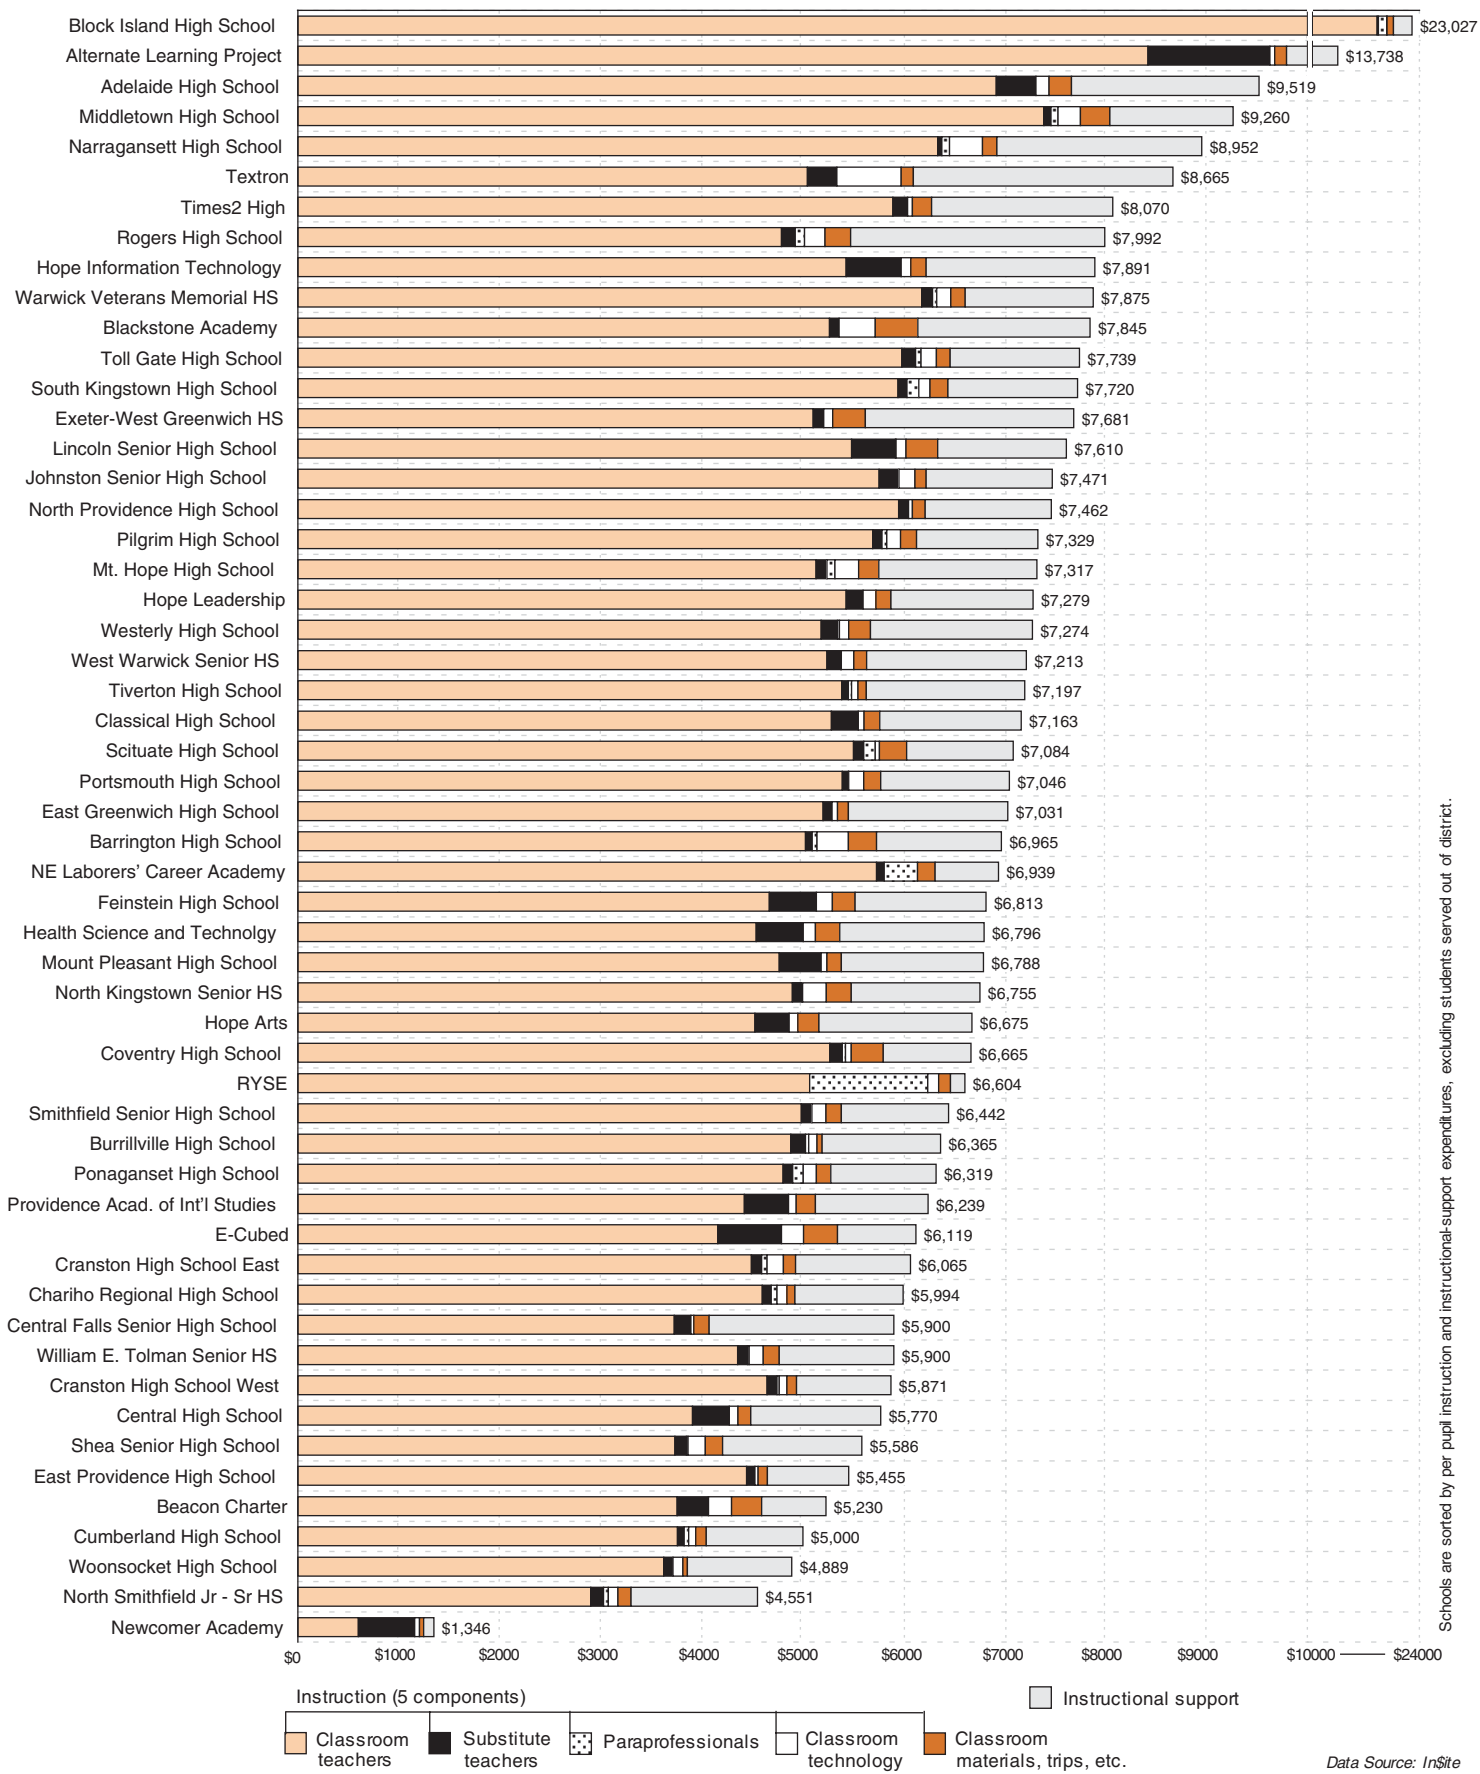

Instruction and Instructional Support Per Pupil, by District

Data Source: InSite

General Education Expenditures for Instruction and Instructional Support Per Pupil, by High School

Schools are sorted by per pupil instruction and instructional-support expenditures, excluding students served out of district.

Data Source: InSite

General Education Expenditures for Instruction and Instructional Support Per Pupil, by Middle School

Schools are sorted by per pupil instruction and instructional-support expenditures, excluding students served out of district.