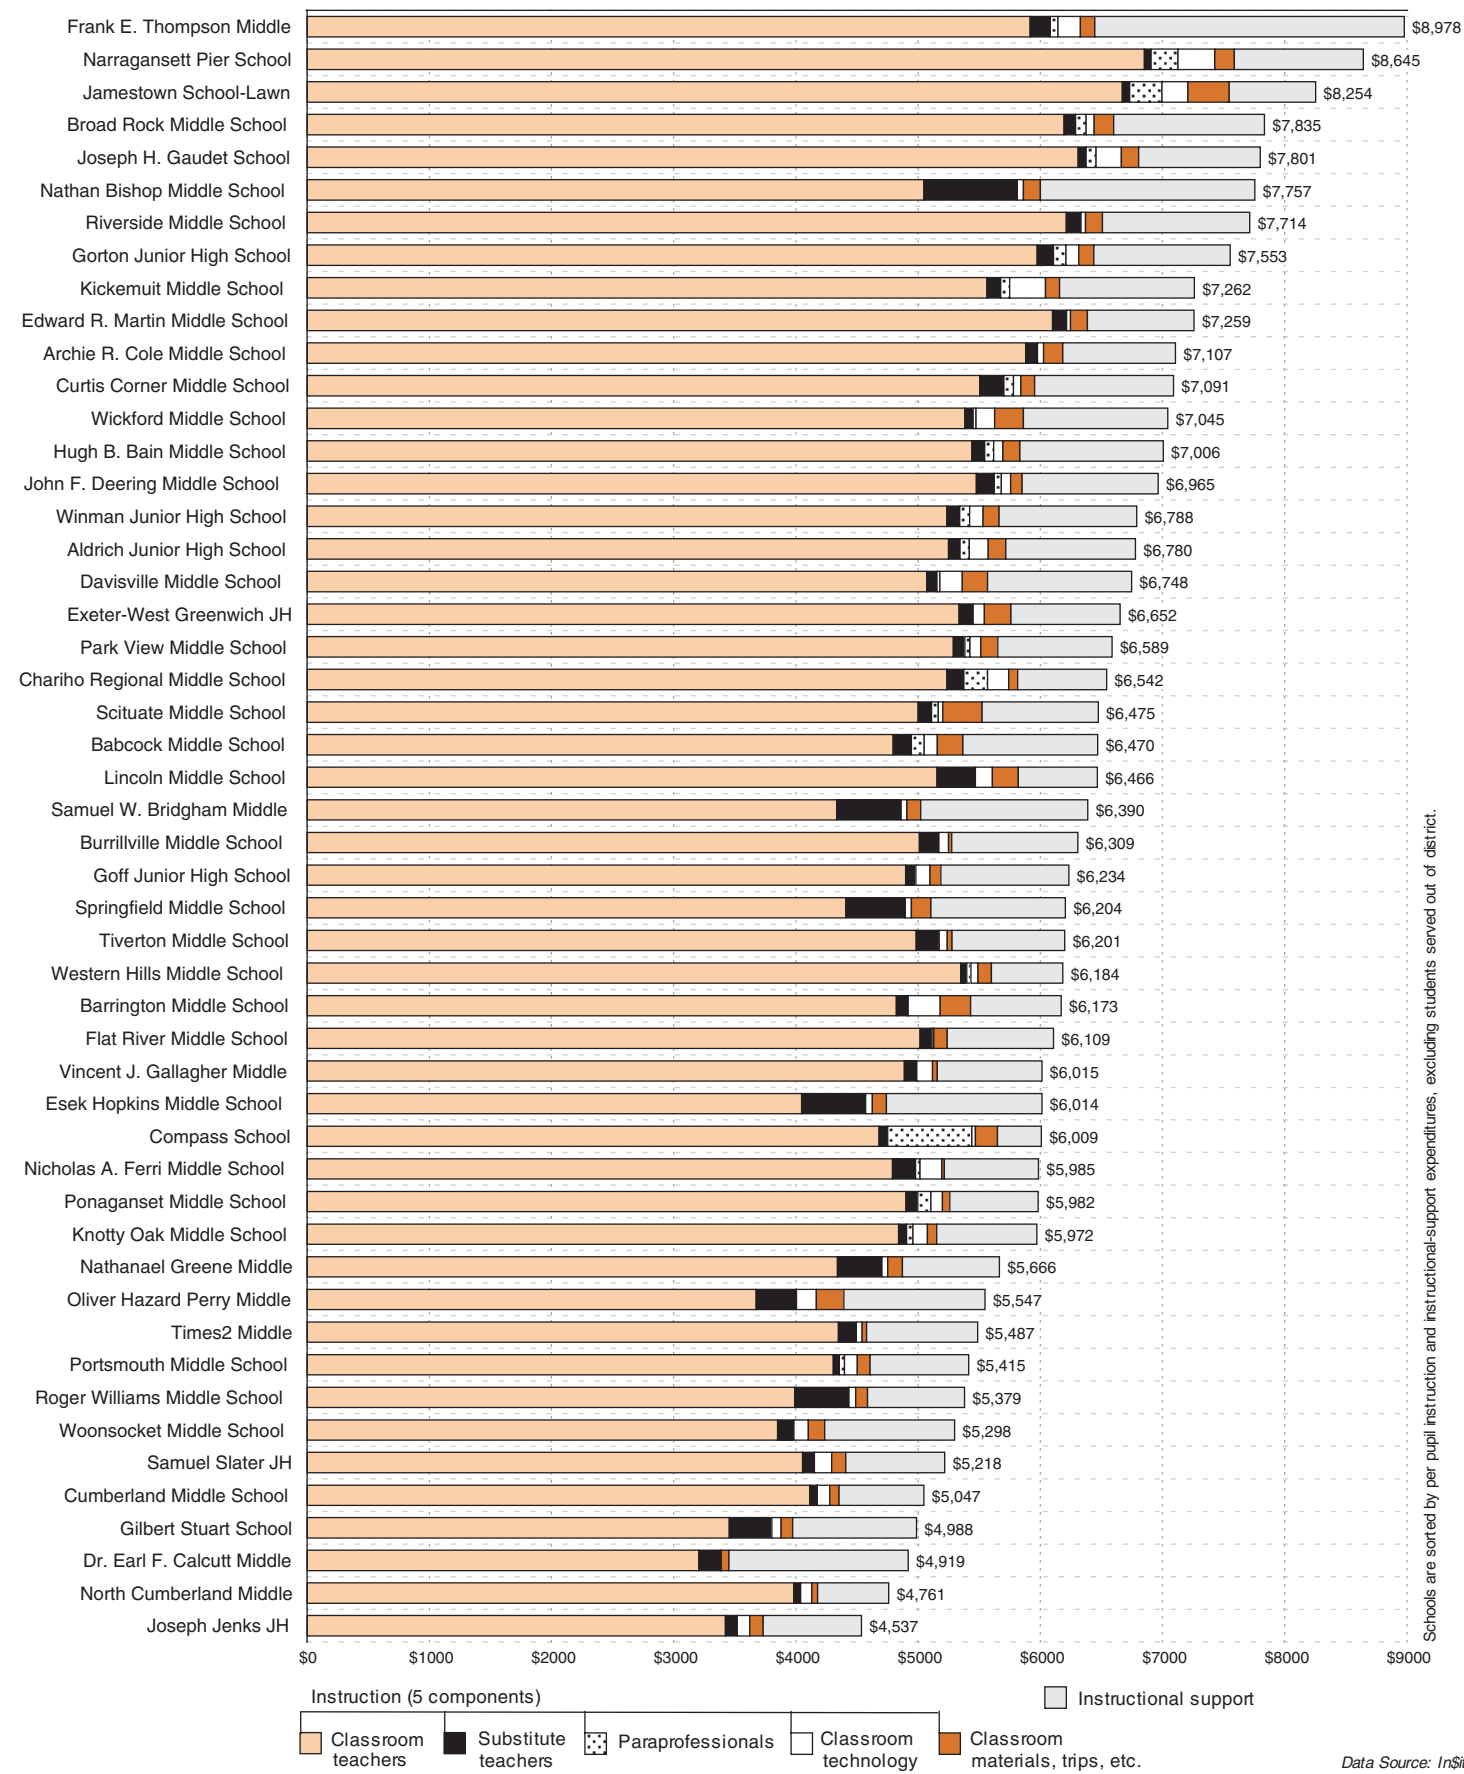

Instruction and Instructional Support Per Pupil, by District

Data Source: InSite

General Education Expenditures for Instruction and Instructional Support Per Pupil, by High School

Schools are sorted by per pupil instruction and instructional-support expenditures, excluding students served out of district.

Data Source: InSite

General Education Expenditures for Instruction and Instructional Support Per Pupil, by Middle School

Schools are sorted by per pupil instruction and instructional-support expenditures, excluding students served out of district.