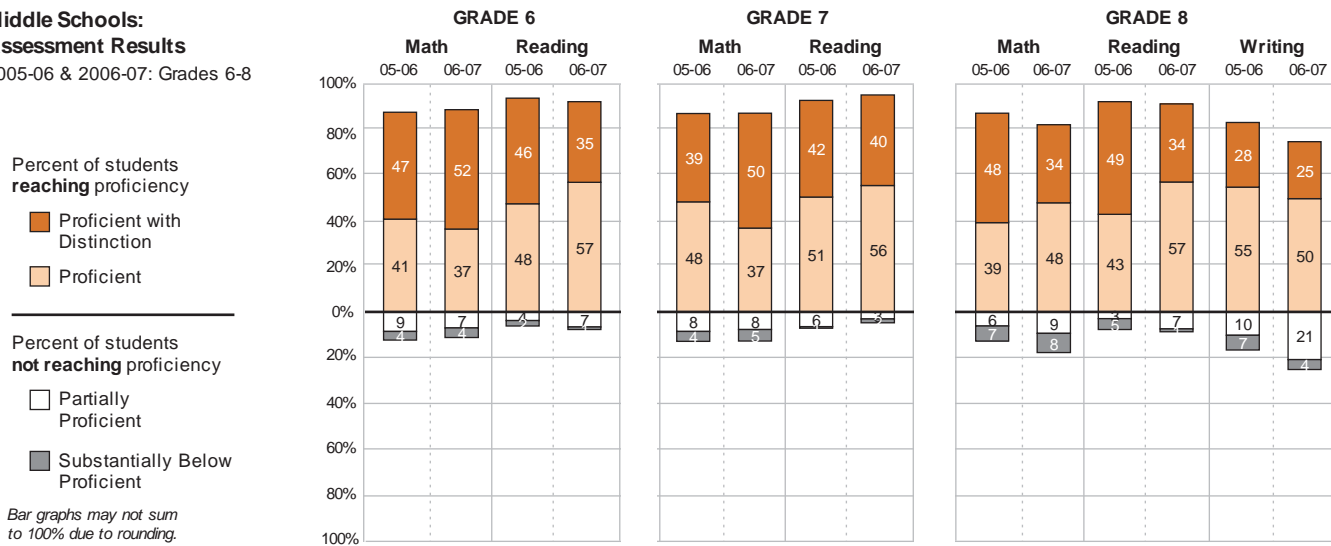

Ralph A. Malafronte, Superintendent

3426 Students
268 Teachers

Elementary Schools: Assessment Results

2005-06 & 2006-07: Grades 3-5

Middle Schools: Assessment Results

2005-06 & 2006-07: Grades 6-8

High Schools: Assessment Results