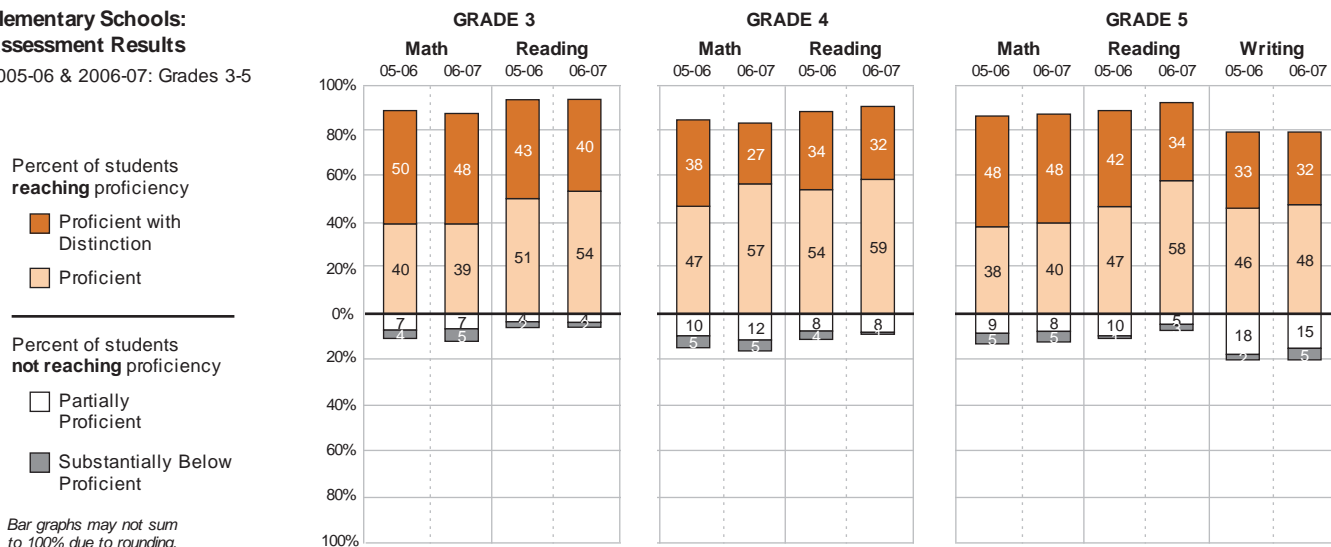

Ralph A. Malafronte, Superintendent

3426 Students
268 Teachers

Elementary Schools: Assessment Results

2005-06 & 2006-07: Grades 3-5

Middle Schools: Assessment Results

2005-06 & 2006-07: Grades 6-8

High Schools: Assessment Results