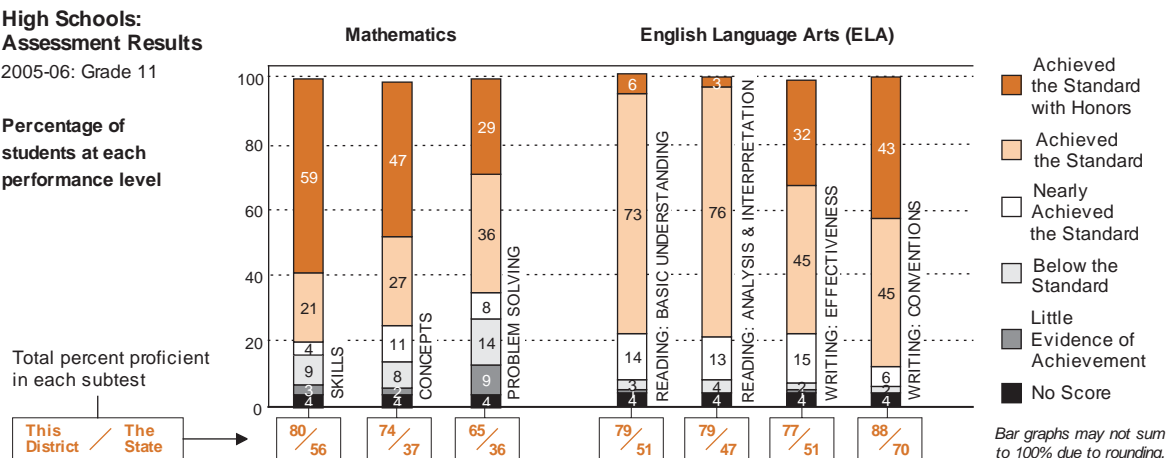

High Schools: Assessment Results

2005-06: Grade 11

Percentage of students at each performance level

SAT Scores

Mathematics Average	
District	580
State	494
Verbal Average	
District	552
State	484
Percent of seniors taking tests	
District	100
State	57

* Too few responses to report
NA: No test-takers