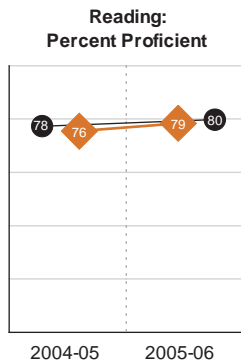

Performance Progress

2004-05 - 2005-06:
All tested grades

◆ This school
● R.I. elementary schools

No other tests administered in this school level.

Proficiency by Student Characteristics

Test results are not reported by student groups at this school level.