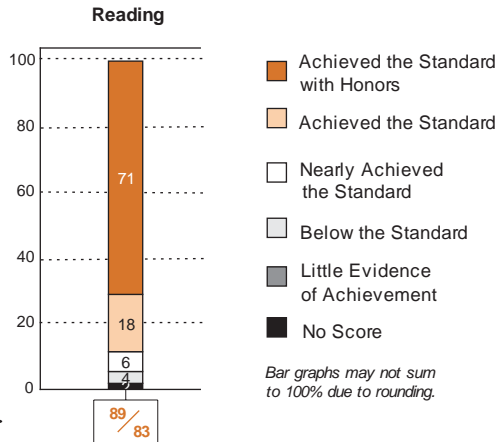

Grades PK-1  
Laurie Sullivan, Principal  
379 Students  
32 Teachers

The Developmental Reading Assessment is administered annually in May to students in schools whose highest grade is kindergarten or 1st grade. RIDE uses the results of this test to determine the performance classification of these early-grade schools.

**Assessment Results**

2005-06:  
This school's highest grade

Percentage of students at each performance level

Total percent proficient in each subtest

This School / The State

No other tests administered in this school level.