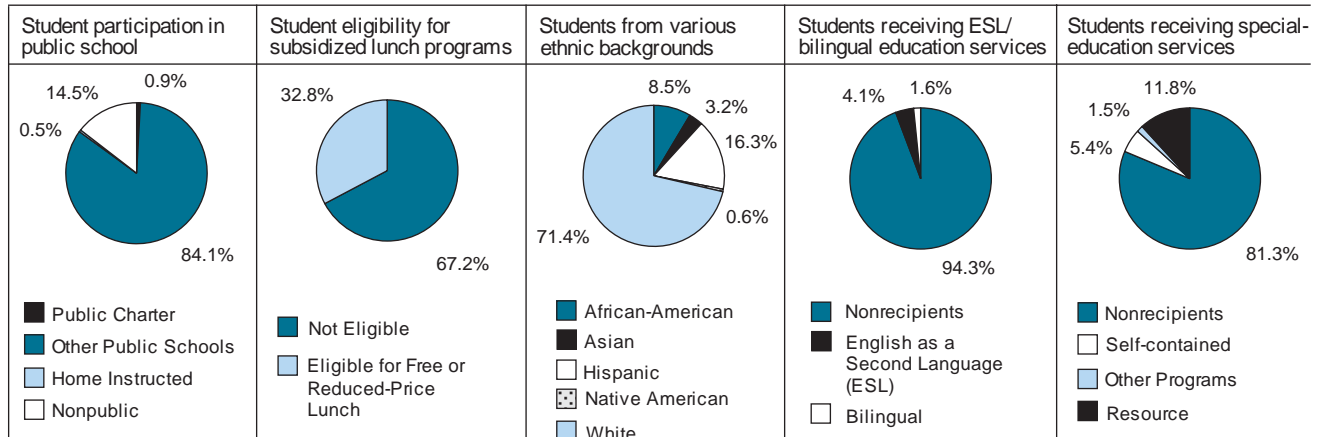

Rhode Island Schools: The Basic Facts

Profile of Rhode Island public schools

Students	158,592
Teachers	12,039
Public Schools	319
Public schools operated by local school districts	301
Public schools operated by the state through Boards of Trustees	4
Public charter schools operated by local districts	3
Public charter schools operated by nonprofits	7
Collaboratives	1
Publicly operated preschools	3
Locally operated public school districts	36
State school districts	4
Charter school districts	7

Characteristics of students attending school in Rhode Island

2004 Kids Count: Child well-being indicators for New England and the U.S. Average

	Percent of children in extreme poverty		Percent of children in poverty		National Kids Count poverty rank		National Kids Count overall rank* for children's well-being	
	2000	2001	2000	2001	2000	2001	2003	2004
Connecticut	4%	4%	10%	10%	3rd	3rd	6th	7th
Maine	7%	6%	15%	13%	20th	17th	12th	12th
Massachusetts	6%	6%	15%	12%	20th	9th	9th	9th
New Hampshire	2%	2%	8%	7%	1st	1st	2nd	2nd
Rhode Island	6%	5%	16%	15%	27th	27th	18th	19th
Vermont	8%	4%	12%	12%	10th	9th	8th	6th
US Average	7%	7%	17%	16%	Rank - 1st is best			

Source: Annie E. Casey Foundation, 2004 Kids Count data book (<http://www.aecf.org/kidscount/>).
Reported here are data year unless otherwise noted.

* Overall rank among the 50 state on a composite of 10 indicators of child well-being.
Year for overall rank is listed as the year published.