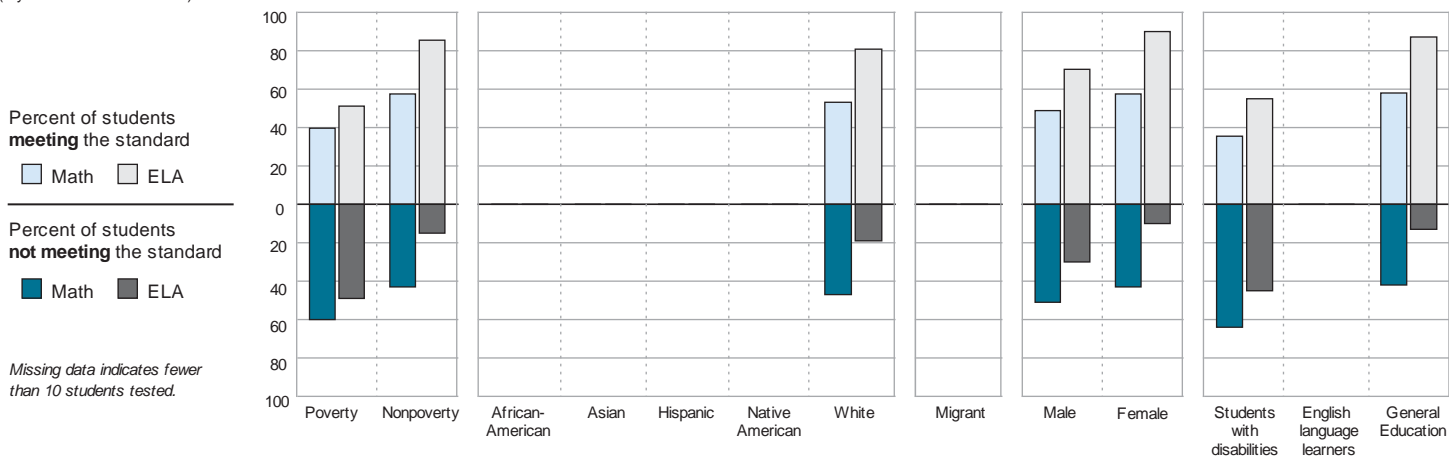

2004 Proficiency by Student Characteristics:

Elementary Schools

(1 year of assessment data)

2004 Proficiency by Student Characteristics: Middle Schools

Because Glocester does not have a middle school of its own, its students attend Ponaganset Middle School in the Foster-Glocester Regional District.

2004 Proficiency by Student Characteristics: High Schools

Because Glocester does not have a high school of its own, its students attend Ponaganset High School in the Foster-Glocester Regional District.