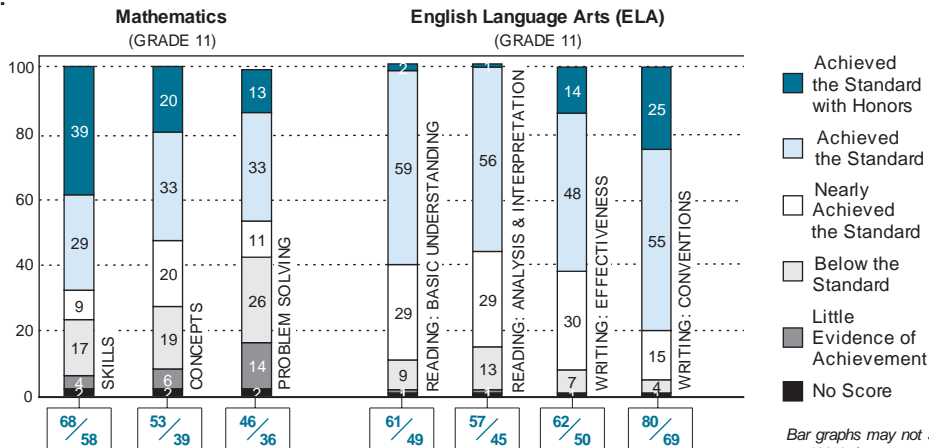

Bar graphs may not sum to 100% due to rounding.

2004 Assessment Results: Middle Schools

Percentage of students at each performance level

Total percent proficient in each subtest

This District / The State

Bar graphs may not sum to 100% due to rounding.

2004 Assessment Results: High Schools

Percentage of students at each performance level

Total percent proficient in each subtest

This District / The State

Bar graphs may not sum to 100% due to rounding.

SAT Scores