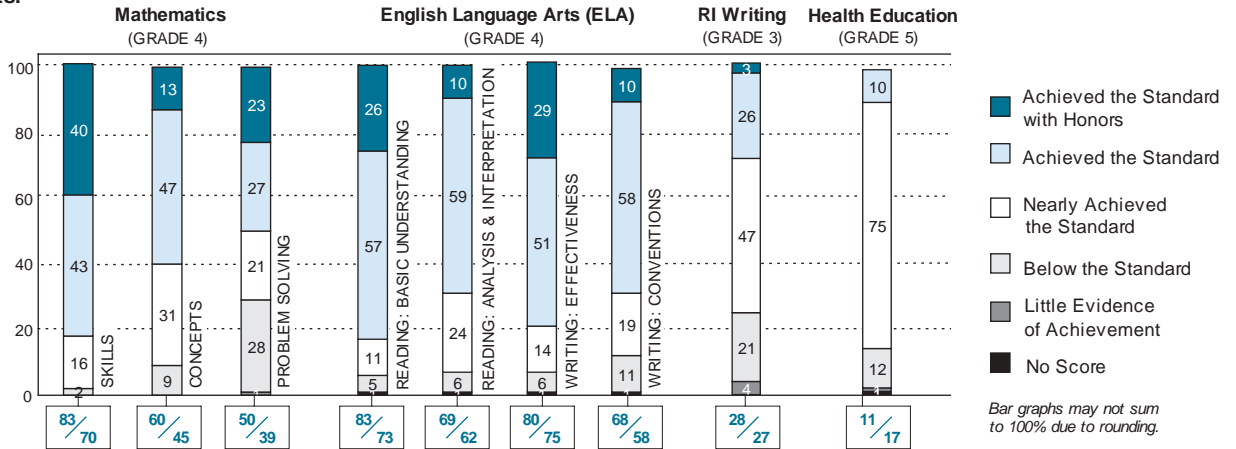

John L. Pini, Superintendent

3863 Students
341 Teachers

2004 Assessment Results: Elementary Schools

Percentage of students at each performance level

Total percent proficient in each subtest

This District / The State

Bar graphs may not sum to 100% due to rounding.

2004 Assessment Results: Middle Schools

Percentage of students at each performance level

Total percent proficient in each subtest

This District / The State

Bar graphs may not sum to 100% due to rounding.