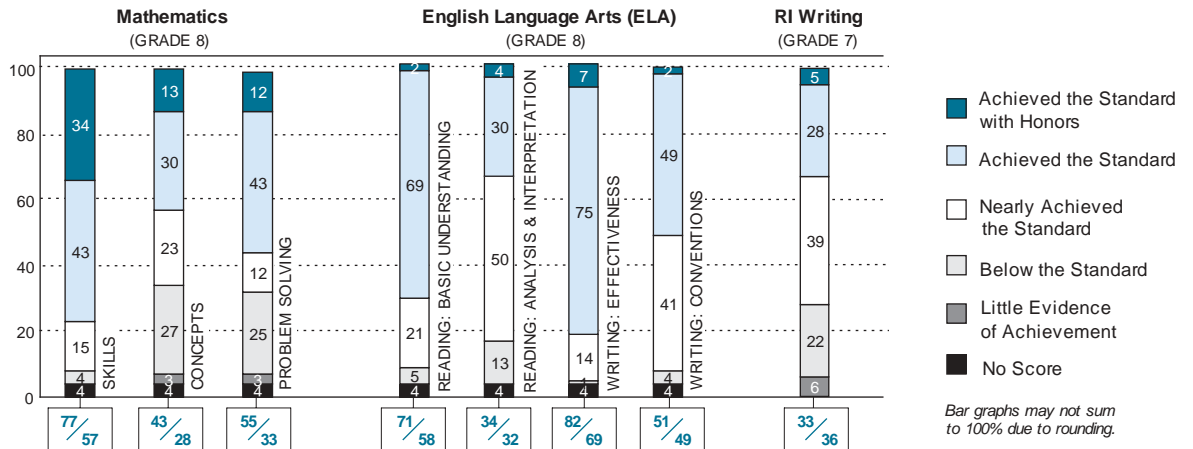

John L. Pini, Superintendent

3863 Students
341 Teachers

2004 Assessment Results: Elementary Schools

Percentage of students at each performance level

Total percent proficient in each subtest

This District / The State

Bar graphs may not sum to 100% due to rounding.

2004 Assessment Results: Middle Schools

Percentage of students at each performance level

Total percent proficient in each subtest

This District / The State

Bar graphs may not sum to 100% due to rounding.