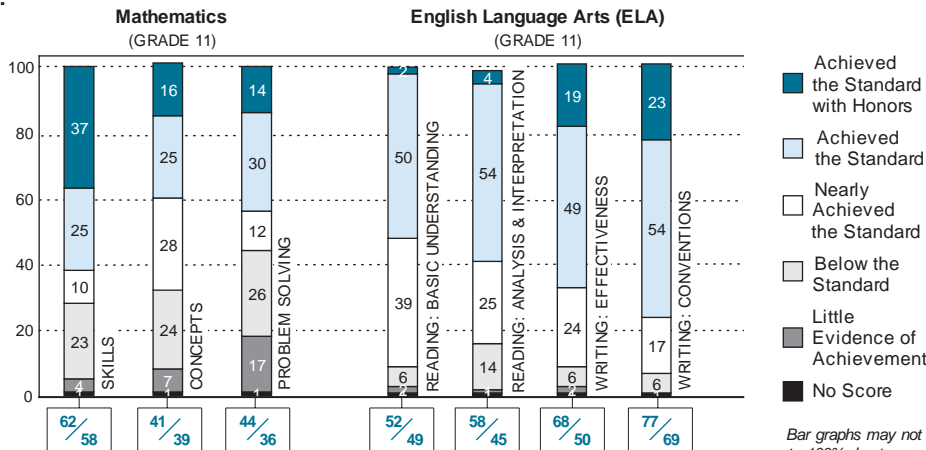

Bar graphs may not sum to 100% due to rounding.

2004 Assessment Results: Middle Schools

Percentage of students at each performance level

Total percent proficient in each subtest

This District / The State

Bar graphs may not sum to 100% due to rounding.

2004 Assessment Results: High Schools

Percentage of students at each performance level

Total percent proficient in each subtest

This District / The State

Bar graphs may not sum to 100% due to rounding.

SAT Scores