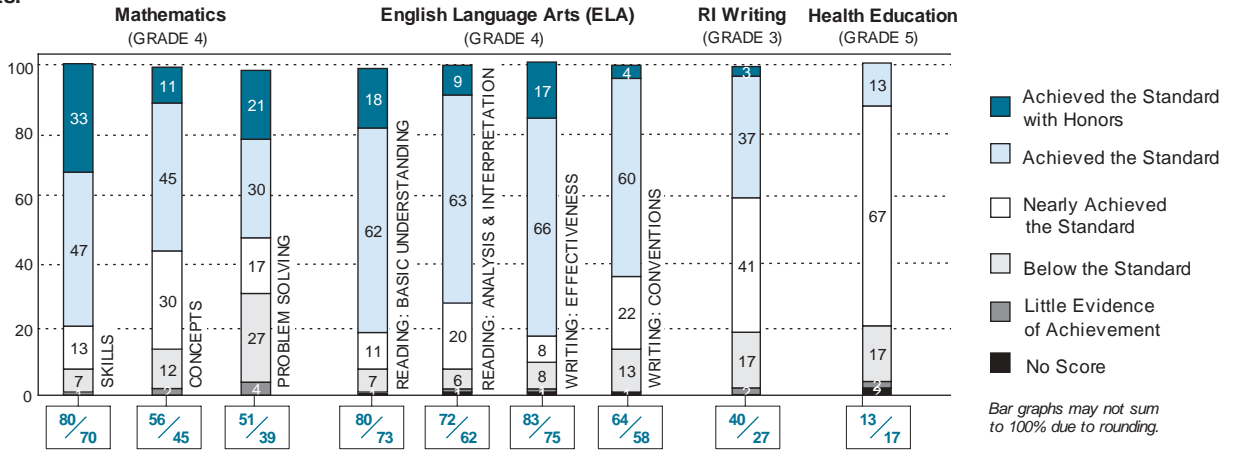

Dr. Edward Mara, Superintendent

3688 Students
379 Teachers

2004 Assessment Results: Elementary Schools

Percentage of students at each performance level

Total percent proficient in each subtest

This District / The State

Bar graphs may not sum to 100% due to rounding.

2004 Assessment Results: Middle Schools

Percentage of students at each performance level

Total percent proficient in each subtest

This District / The State

Bar graphs may not sum to 100% due to rounding.