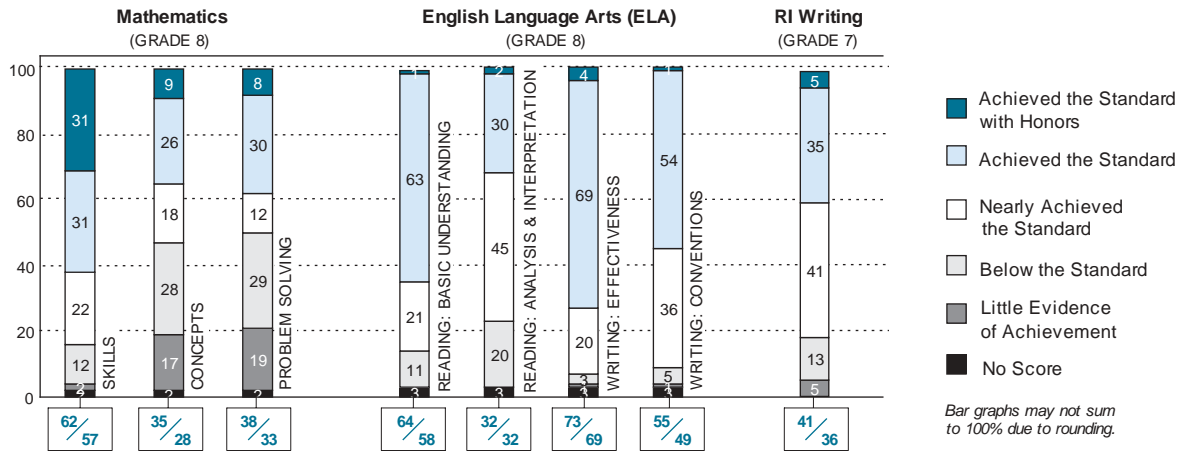

Dr. Edward Mara, Superintendent

3688 Students
379 Teachers

2004 Assessment Results: Elementary Schools

Percentage of students at each performance level

Total percent proficient in each subtest

This District / The State

Bar graphs may not sum to 100% due to rounding.

2004 Assessment Results: Middle Schools

Percentage of students at each performance level

Total percent proficient in each subtest

This District / The State

Bar graphs may not sum to 100% due to rounding.