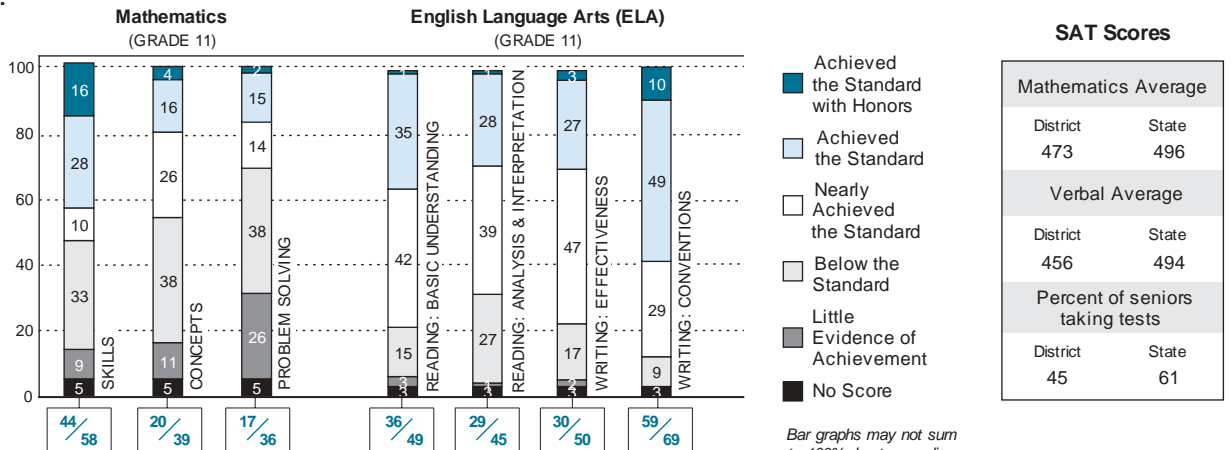

## 2004 Assessment Results: Middle Schools

Percentage of students at each performance level

Total percent proficient in each subtest

This District / The State

Bar graphs may not sum to 100% due to rounding.

## 2004 Assessment Results: High Schools

Percentage of students at each performance level

Total percent proficient in each subtest

This District / The State

Bar graphs may not sum to 100% due to rounding.