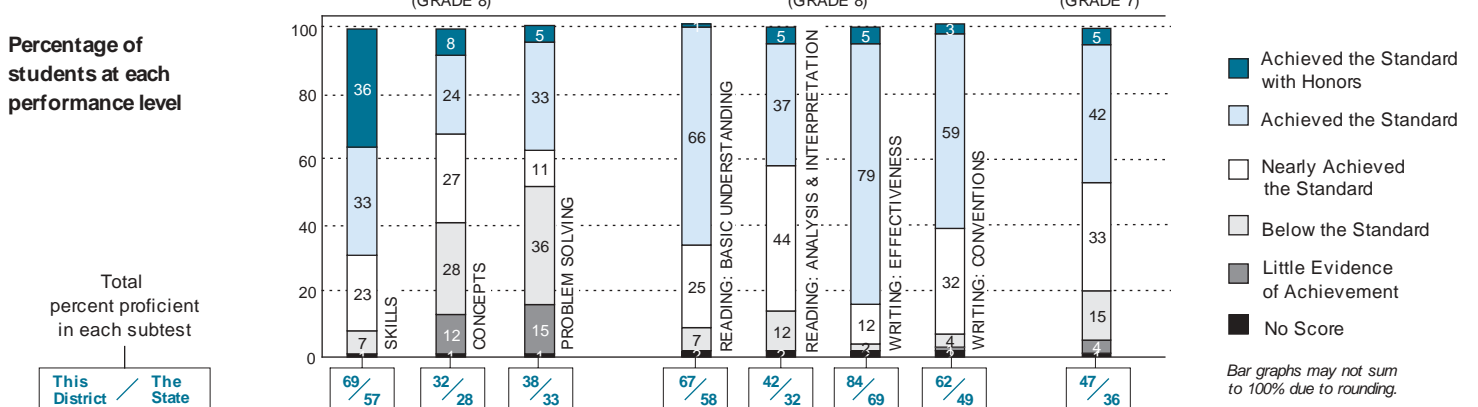

Sylvia Blanda, Superintendent

3710 Students
323 Teachers

2004 Assessment Results: Elementary Schools

2004 Assessment Results: Middle Schools

2004 Assessment Results: High Schools

SAT Scores

Mathematics Average	
District	State
505	496
Verbal Average	
District	State
508	494
Percent of seniors taking tests	
District	State
60	61