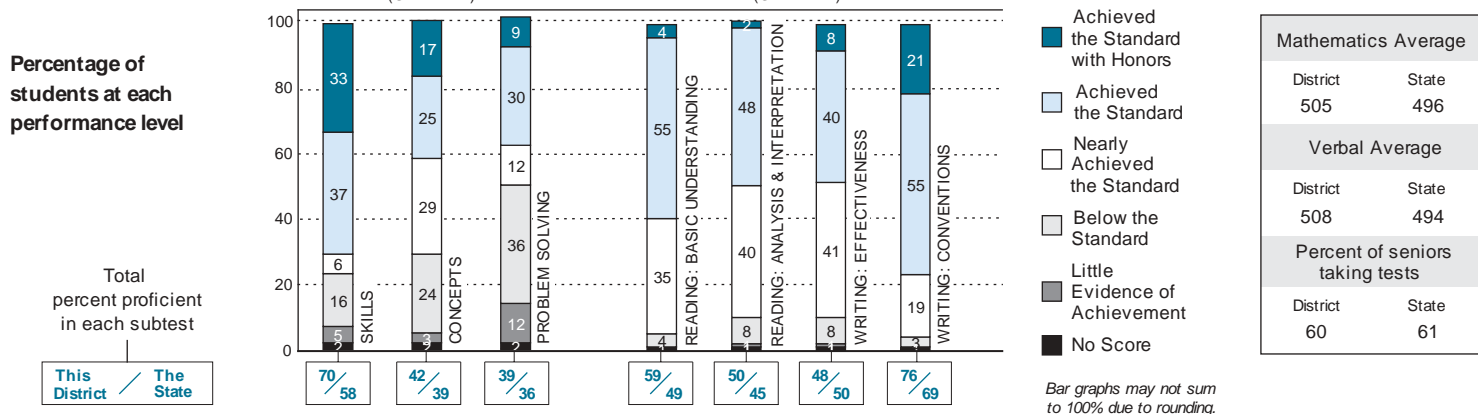

Sylvia Blanda, Superintendent

3710 Students
323 Teachers

2004 Assessment Results: Elementary Schools

2004 Assessment Results: Middle Schools

2004 Assessment Results: High Schools

SAT Scores

Mathematics Average	
District	State
505	496
Verbal Average	
District	State
508	494
Percent of seniors taking tests	
District	State
60	61