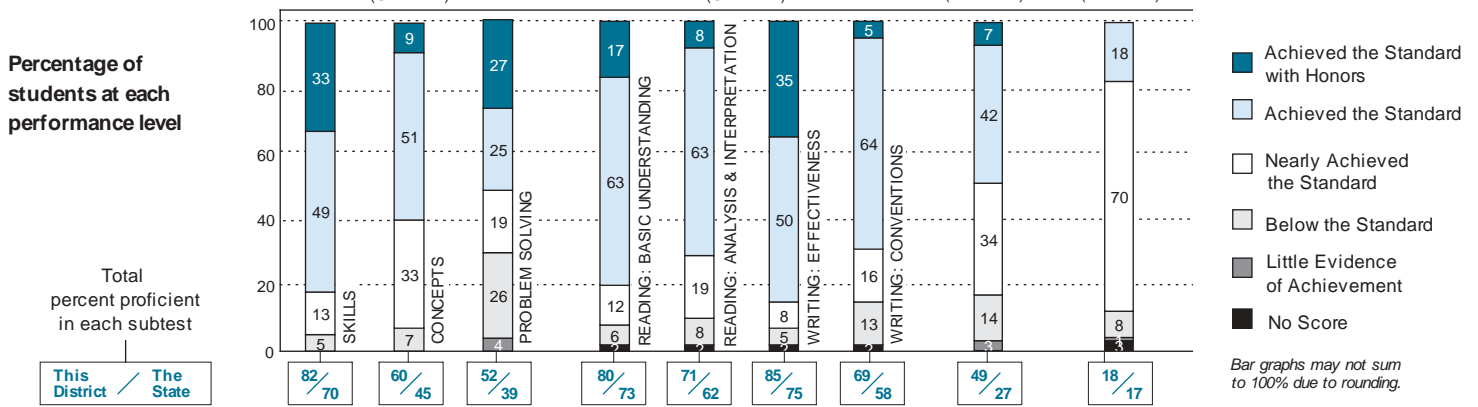

Sylvia Blanda, Superintendent

3710 Students
323 Teachers

2004 Assessment Results: Elementary Schools

2004 Assessment Results: Middle Schools

2004 Assessment Results: High Schools

SAT Scores

Mathematics Average	
District	State
505	496
Verbal Average	
District	State
508	494
Percent of seniors taking tests	
District	State
60	61