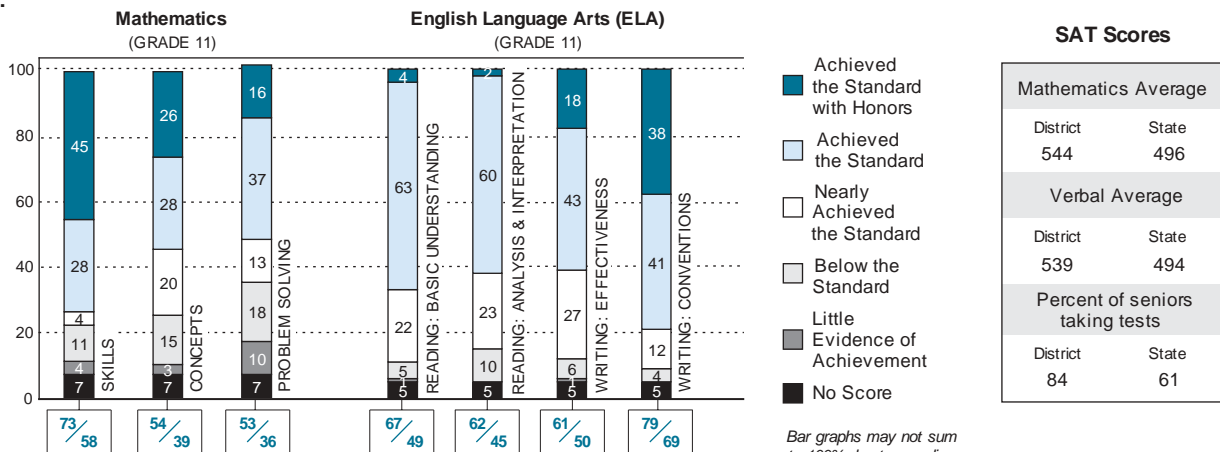

Bar graphs may not sum to 100% due to rounding.

SAT Scores	
Mathematics Average	
District	State
544	496
Verbal Average	
District	State
539	494
Percent of seniors taking tests	
District	State
84	61