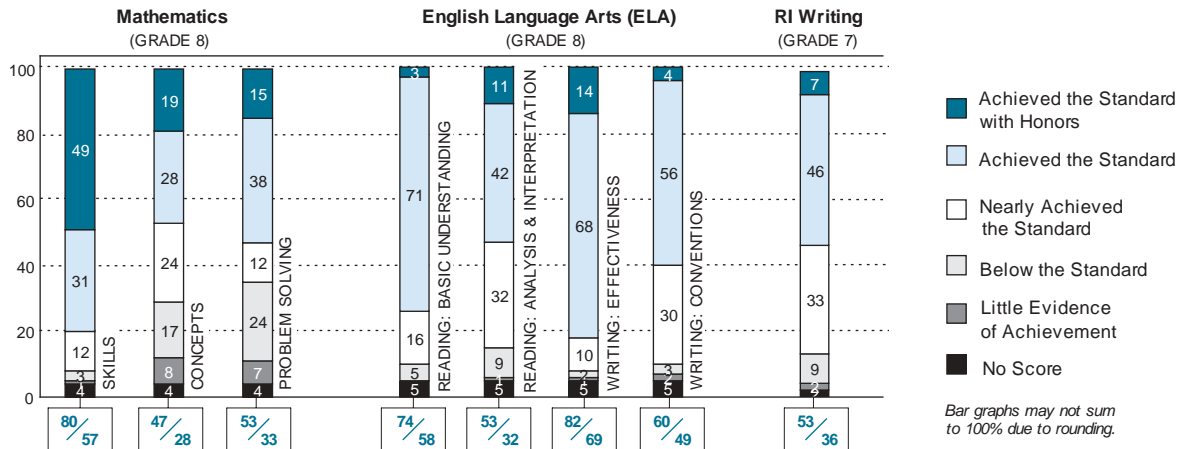

Robert A. Hicks, Ed.D., Superintendent

4174 Students
283 Teachers

2004 Assessment Results: Elementary Schools

Percentage of students at each performance level

Total percent proficient in each subtest

This District / The State

Bar graphs may not sum to 100% due to rounding.

2004 Assessment Results: Middle Schools

Percentage of students at each performance level

Total percent proficient in each subtest

This District / The State

Bar graphs may not sum to 100% due to rounding.