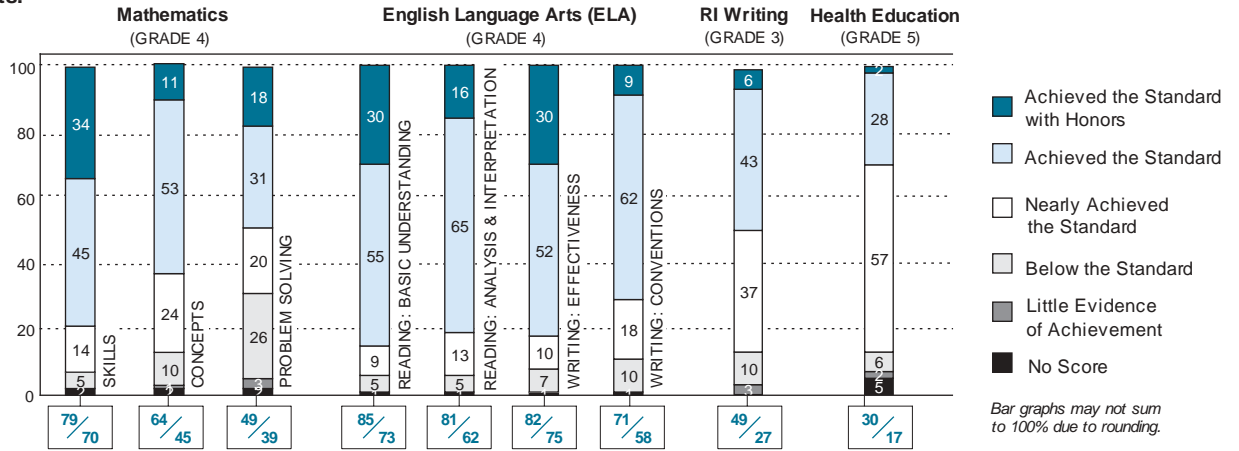

Robert A. Hicks, Ed.D., Superintendent

4174 Students
283 Teachers

2004 Assessment Results: Elementary Schools

Percentage of students at each performance level

Total percent proficient in each subtest

This District / The State

Bar graphs may not sum to 100% due to rounding.

2004 Assessment Results: Middle Schools

Percentage of students at each performance level

Total percent proficient in each subtest

This District / The State

Bar graphs may not sum to 100% due to rounding.