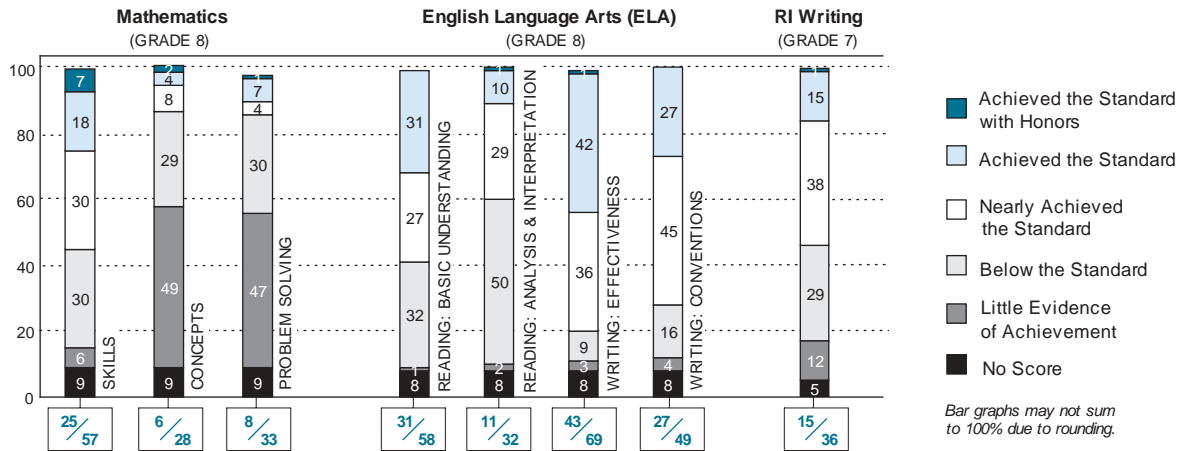

Dr. Melody Johnson, Superintendent

27900 Students
2135 Teachers

2004 Assessment Results: Elementary Schools

Percentage of students at each performance level

Total percent proficient in each subtest

This District / The State

Bar graphs may not sum to 100% due to rounding.

2004 Assessment Results: Middle Schools

Percentage of students at each performance level

Total percent proficient in each subtest

This District / The State

Bar graphs may not sum to 100% due to rounding.