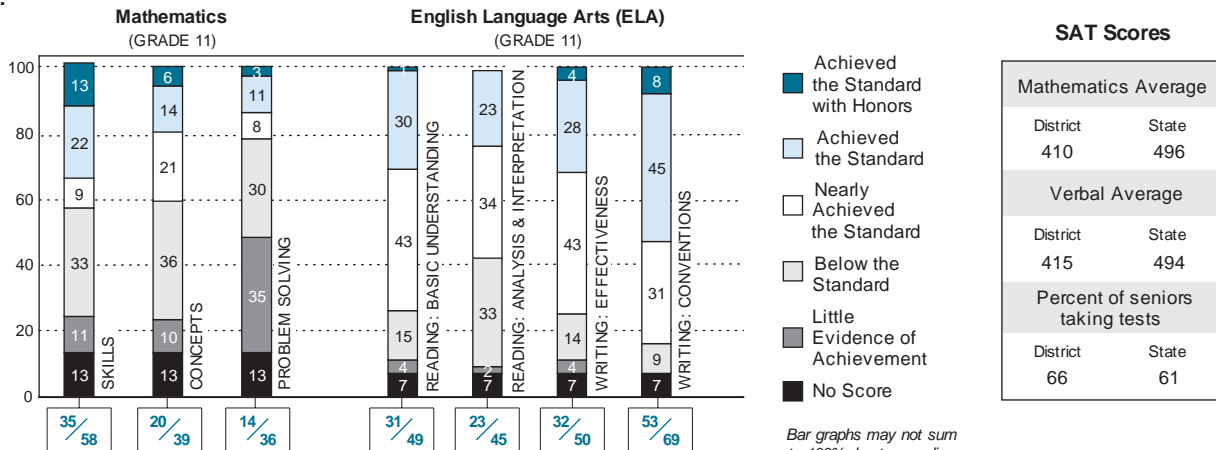

Bar graphs may not sum to 100% due to rounding.

Mathematics Average	
District	410
State	496
Verbal Average	
District	415
State	494
Percent of seniors taking tests	
District	66
State	61