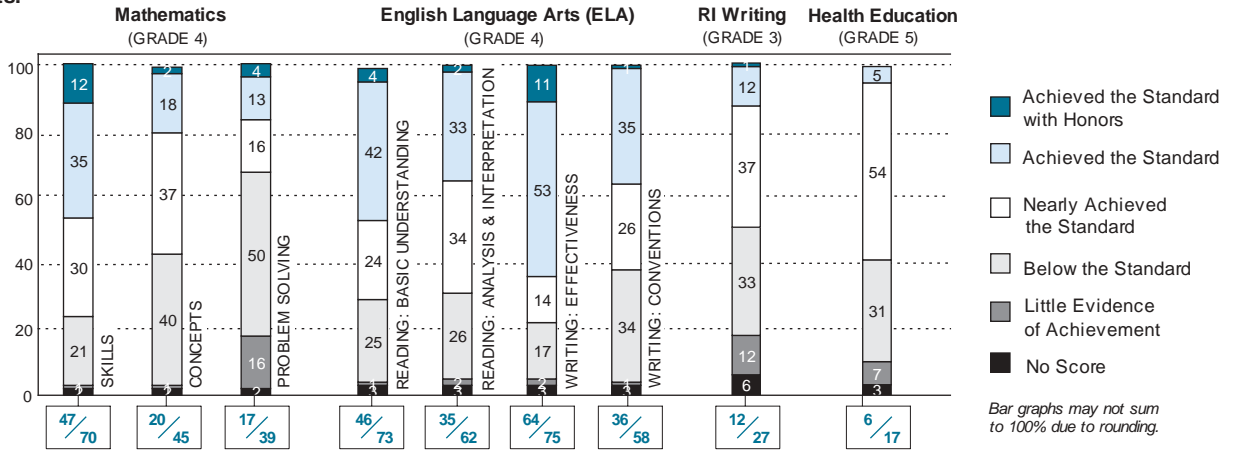

Dr. Melody Johnson, Superintendent

27900 Students
2135 Teachers

2004 Assessment Results: Elementary Schools

Percentage of students at each performance level

Total percent proficient in each subtest

This District / The State

Bar graphs may not sum to 100% due to rounding.

2004 Assessment Results: Middle Schools

Percentage of students at each performance level

Total percent proficient in each subtest

This District / The State

Bar graphs may not sum to 100% due to rounding.