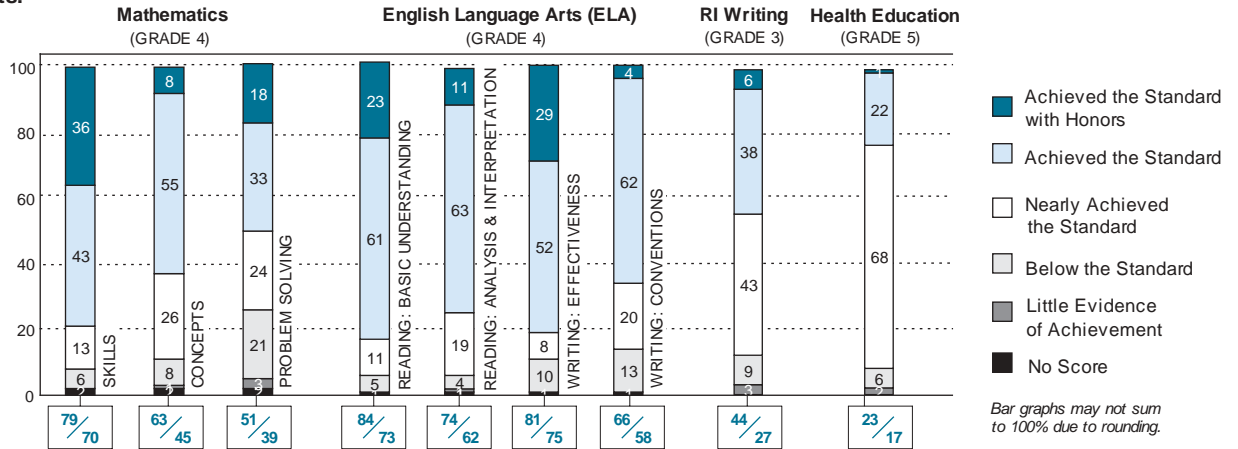

Timothy P. Ryan, Superintendent

3066 Students
235 Teachers

2004 Assessment Results: Elementary Schools

Percentage of students at each performance level

Total percent proficient in each subtest

This District / The State

2004 Assessment Results: Middle Schools

Percentage of students at each performance level

Total percent proficient in each subtest

This District / The State