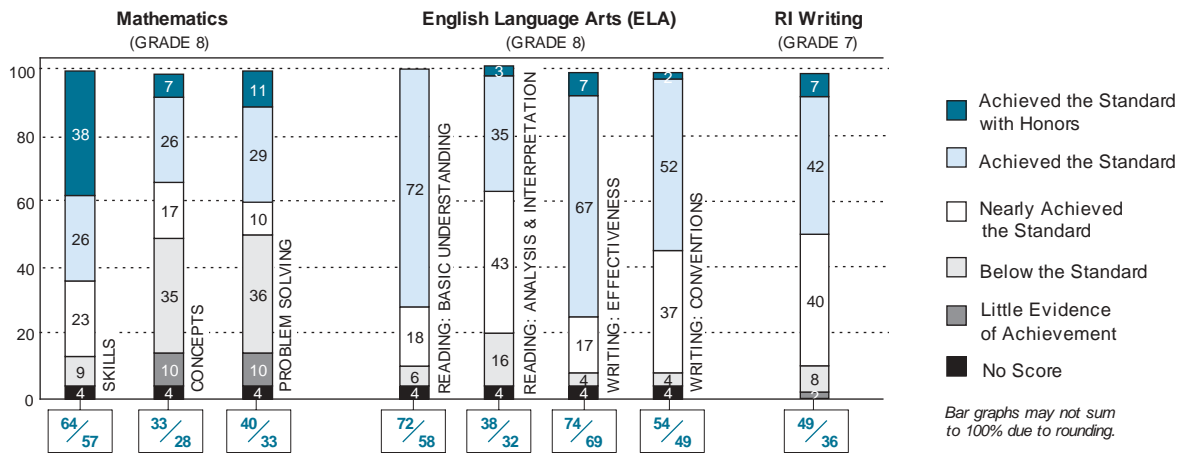

Marie L. Hanley, Superintendent

2006 Students
189 Teachers

2004 Assessment Results: Elementary Schools

Percentage of students at each performance level

Total percent proficient in each subtest

This District / The State

Bar graphs may not sum to 100% due to rounding.

2004 Assessment Results: Middle Schools

Percentage of students at each performance level

Total percent proficient in each subtest

This District / The State

Bar graphs may not sum to 100% due to rounding.