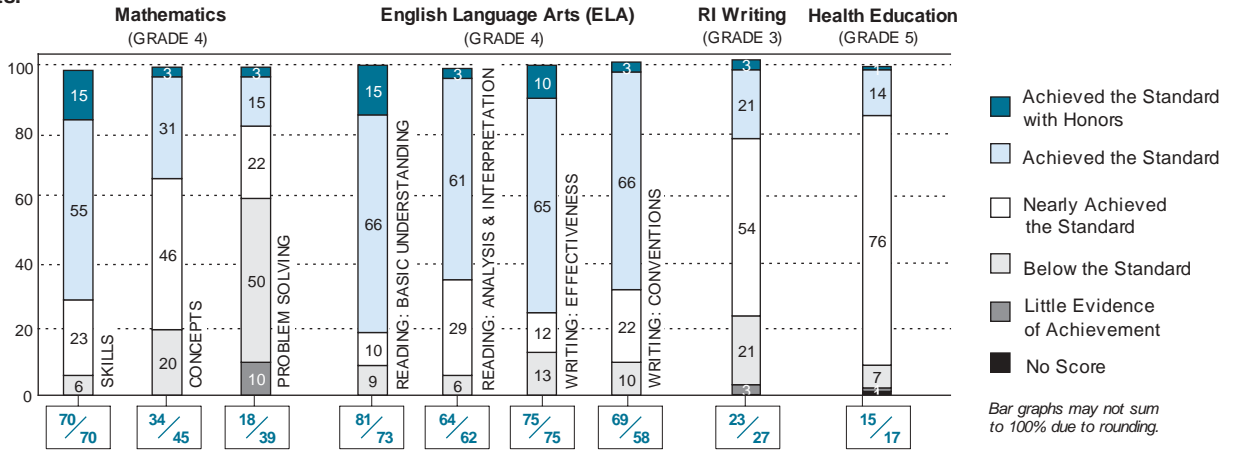

Marie L. Hanley, Superintendent

2006 Students
189 Teachers

2004 Assessment Results: Elementary Schools

Percentage of students at each performance level

Total percent proficient in each subtest

This District / The State

Bar graphs may not sum to 100% due to rounding.

2004 Assessment Results: Middle Schools

Percentage of students at each performance level

Total percent proficient in each subtest

This District / The State

Bar graphs may not sum to 100% due to rounding.