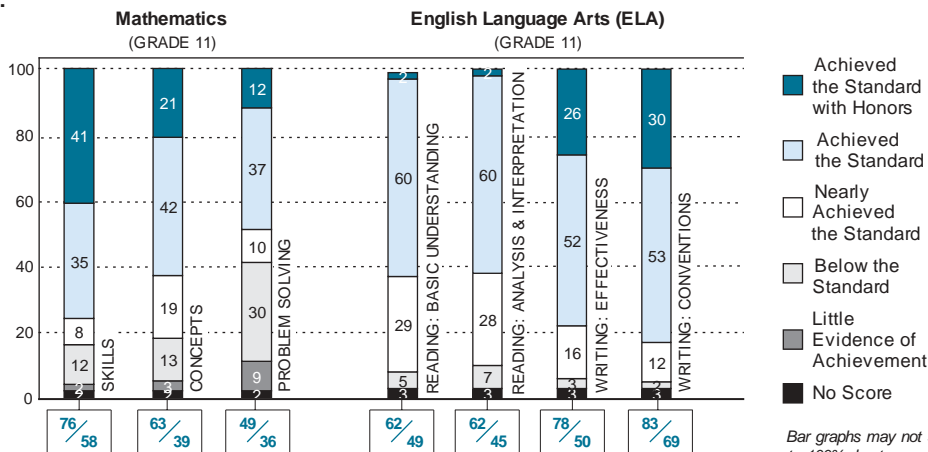

Bar graphs may not sum to 100% due to rounding.

2004 Assessment Results: Middle Schools

Percentage of students at each performance level

Total percent proficient in each subtest

This District / The State

Bar graphs may not sum to 100% due to rounding.

2004 Assessment Results: High Schools

Percentage of students at each performance level

Total percent proficient in each subtest

This District / The State

Bar graphs may not sum to 100% due to rounding.

SAT Scores