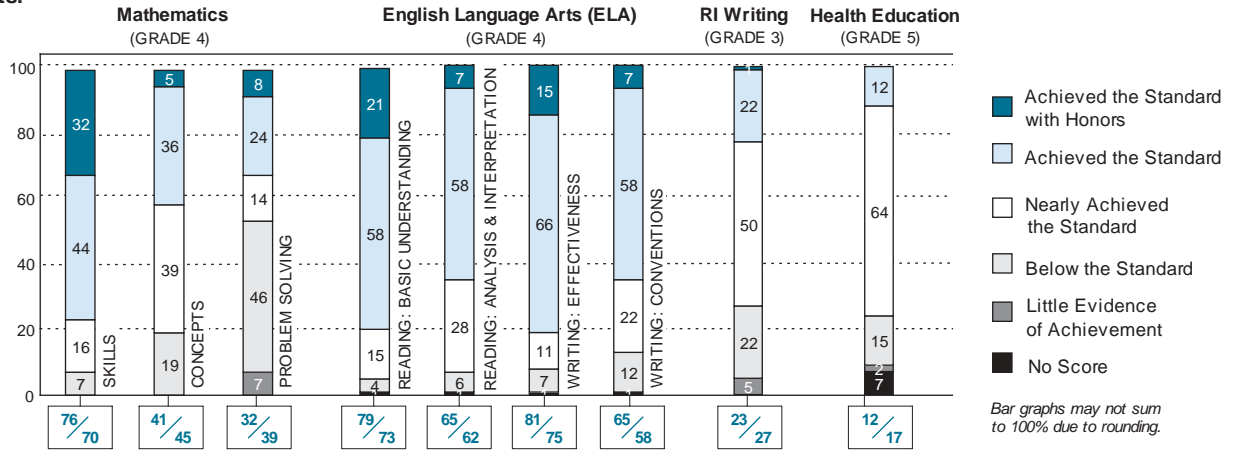

Donna M. Ottaviano, Ed.D., Superintendent

3473 Students
300 Teachers

2004 Assessment Results: Elementary Schools

Percentage of students at each performance level

Total percent proficient in each subtest

This District / The State