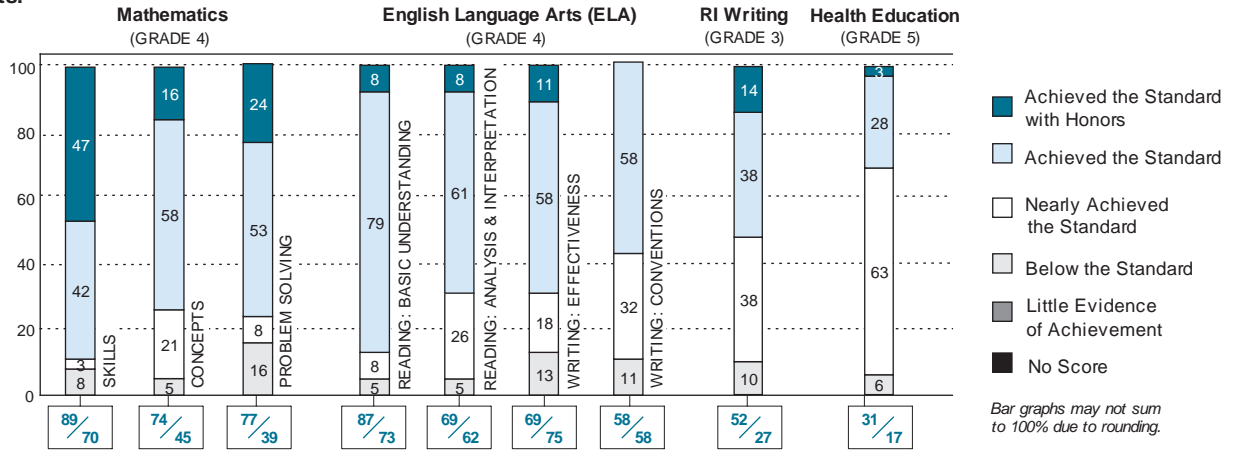

Louis J. Bitar, Superintendent

327 Students
35 Teachers

2004 Assessment Results: Elementary Schools

Percentage of students at each performance level

Total percent proficient in each subtest

This District / The State

Bar graphs may not sum to 100% due to rounding.

2004 Assessment Results: Middle Schools

Percentage of students at each performance level

Total percent proficient in each subtest

This District / The State

Bar graphs may not sum to 100% due to rounding.