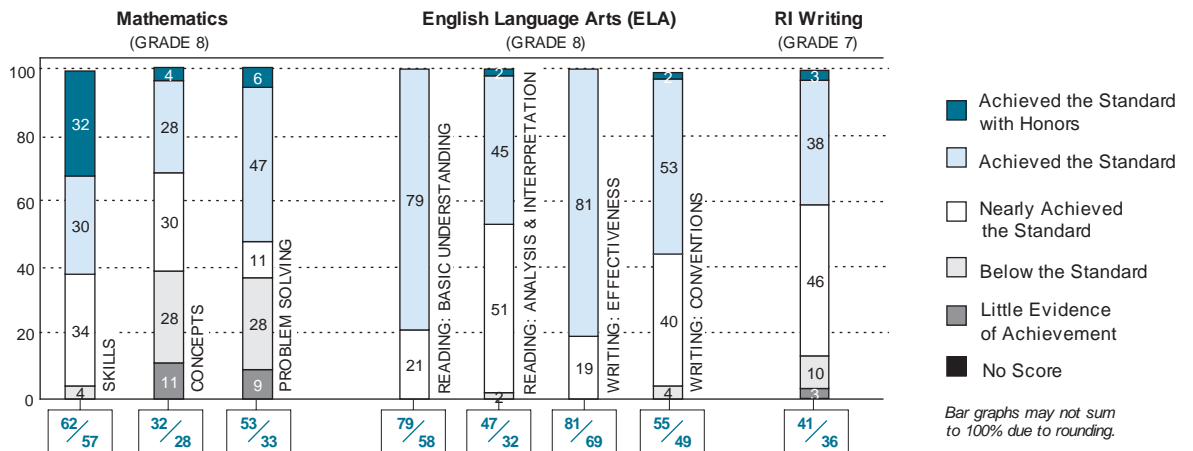

Louis J. Bitar, Superintendent

327 Students
35 Teachers

2004 Assessment Results: Elementary Schools

Percentage of students at each performance level

Total percent proficient in each subtest

This District / The State

Bar graphs may not sum to 100% due to rounding.

2004 Assessment Results: Middle Schools

Percentage of students at each performance level

Total percent proficient in each subtest

This District / The State

Bar graphs may not sum to 100% due to rounding.