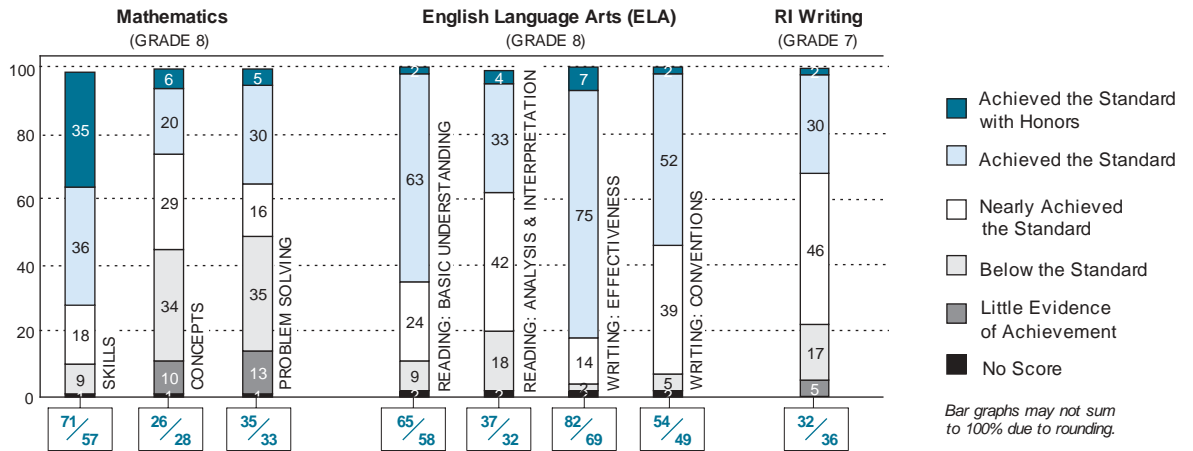

Margaret Iacovelli, Superintendent

3285 Students
262 Teachers

2004 Assessment Results: Elementary Schools

Percentage of students at each performance level

Total percent proficient in each subtest

This District / The State

Bar graphs may not sum to 100% due to rounding.

2004 Assessment Results: Middle Schools

Percentage of students at each performance level

Total percent proficient in each subtest

This District / The State

Bar graphs may not sum to 100% due to rounding.