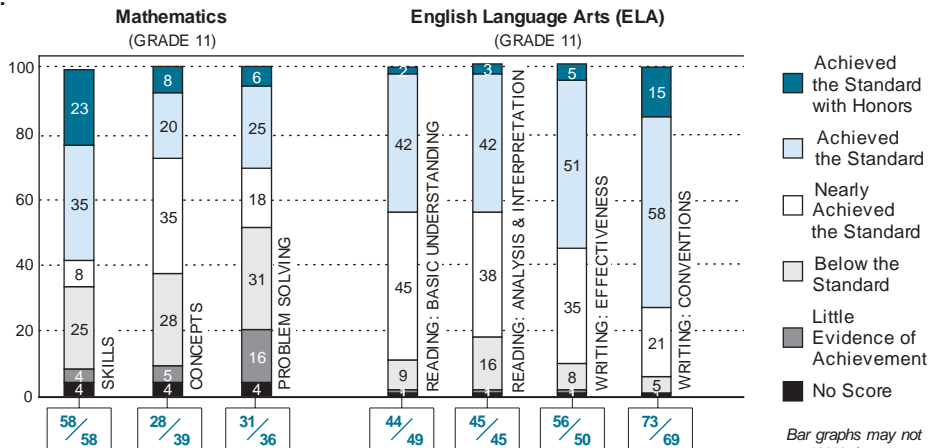

Bar graphs may not sum to 100% due to rounding.

2004 Assessment Results: Middle Schools

Percentage of students at each performance level

Total percent proficient in each subtest

This District / The State

Bar graphs may not sum to 100% due to rounding.

2004 Assessment Results: High Schools

Percentage of students at each performance level

Total percent proficient in each subtest

This District / The State

Bar graphs may not sum to 100% due to rounding.

SAT Scores