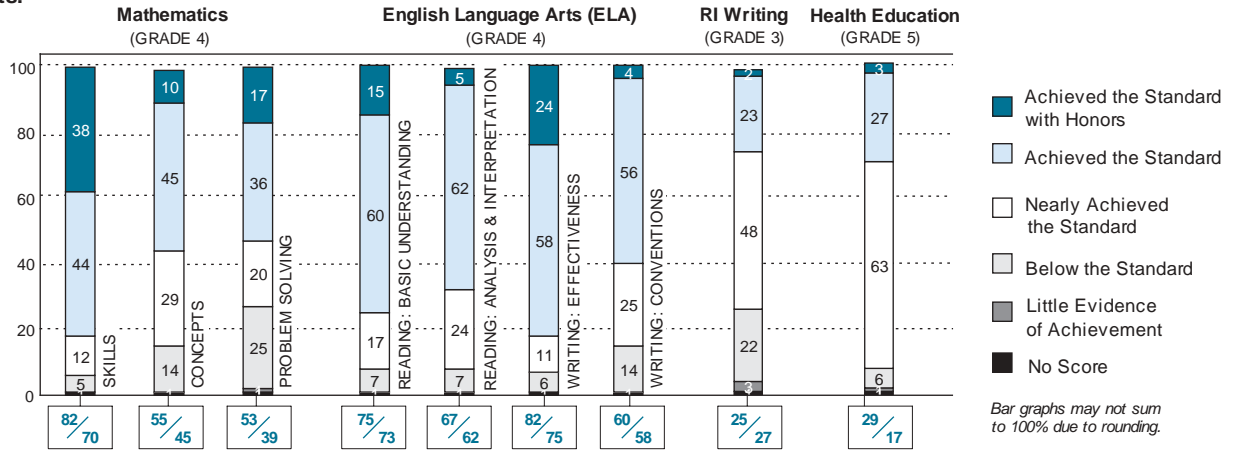

Margaret Iacovelli, Superintendent

3285 Students
262 Teachers

2004 Assessment Results: Elementary Schools

Percentage of students at each performance level

Total percent proficient in each subtest

This District / The State

Bar graphs may not sum to 100% due to rounding.

2004 Assessment Results: Middle Schools

Percentage of students at each performance level

Total percent proficient in each subtest

This District / The State

Bar graphs may not sum to 100% due to rounding.