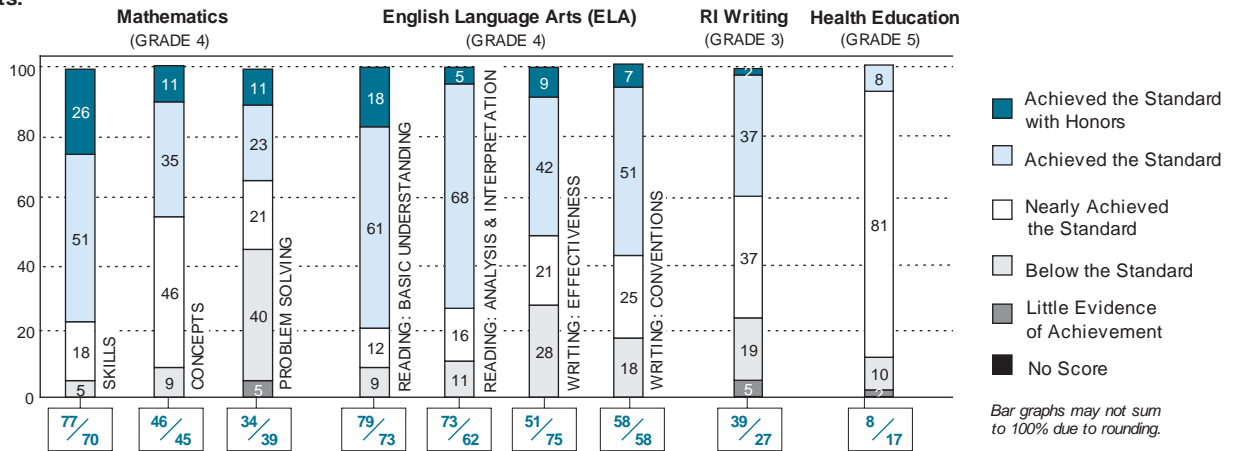

Katherine E. Sipala, Superintendent

545 Students  
50 Teachers

## 2004 Assessment Results: Elementary Schools

Percentage of students at each performance level

Total percent proficient in each subtest

This District / The State

Bar graphs may not sum to 100% due to rounding.