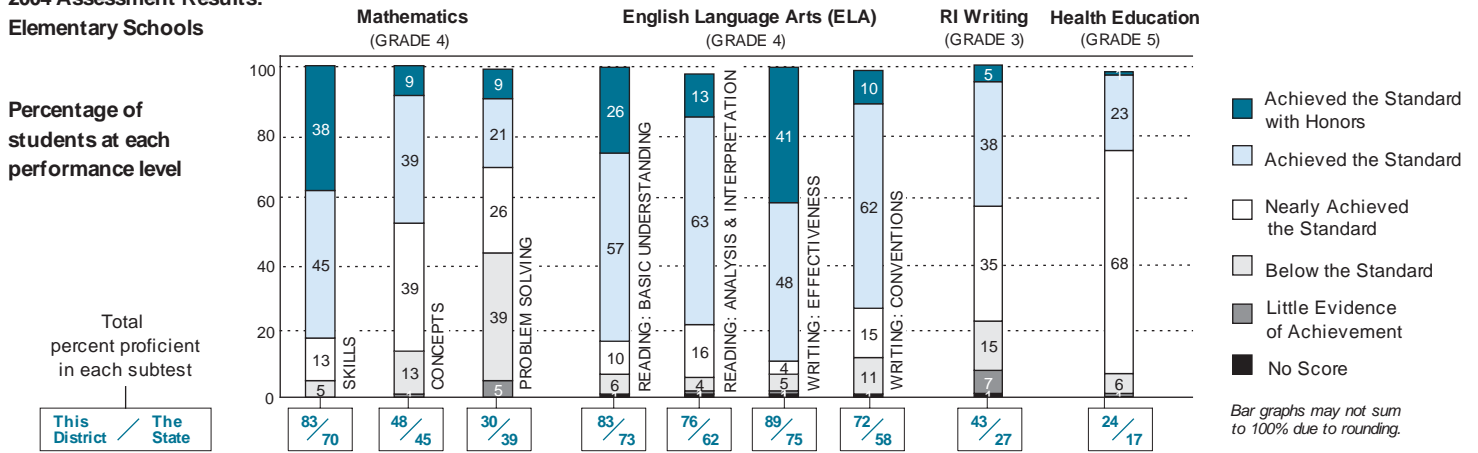

2004 Assessment Results:
Elementary Schools

2004 Assessment Results:
Middle Schools

Percentage of students at each performance level

Because Glocester does not have a middle school of its own, its students attend Ponaganset Middle School in the Foster-Glocester Regional District.