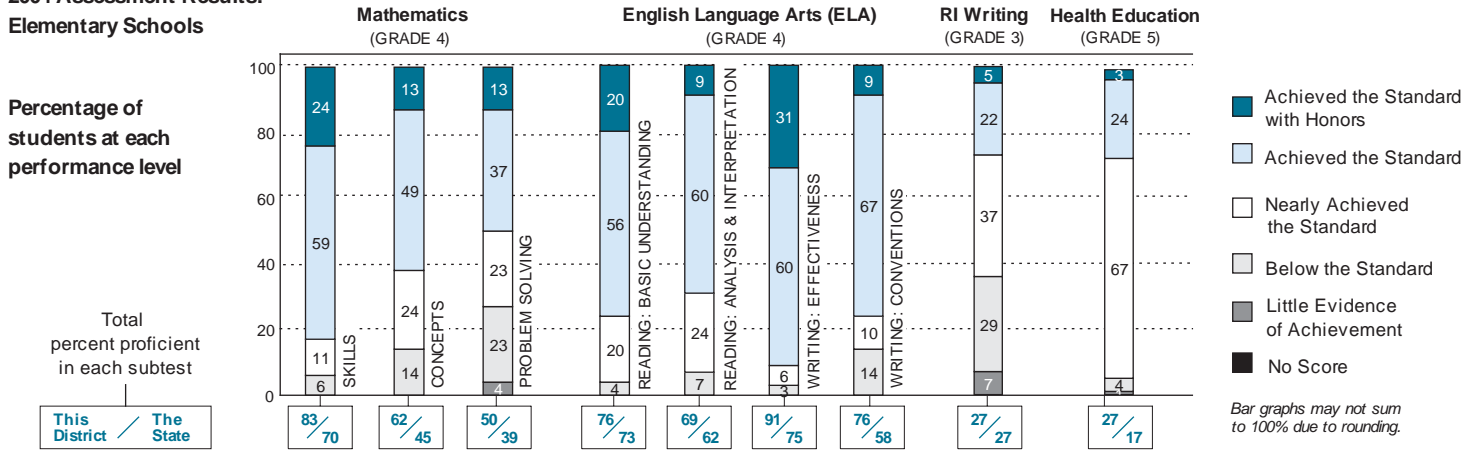

Robert Wallace, Superintendent

369 Students
18 Teachers

2004 Assessment Results:
Elementary Schools

2004 Assessment Results:
Middle Schools

Percentage of students at each performance level

Because Foster does not have a middle school of its own, its students attend Ponaganset Middle School in the Foster-Glocester Regional District