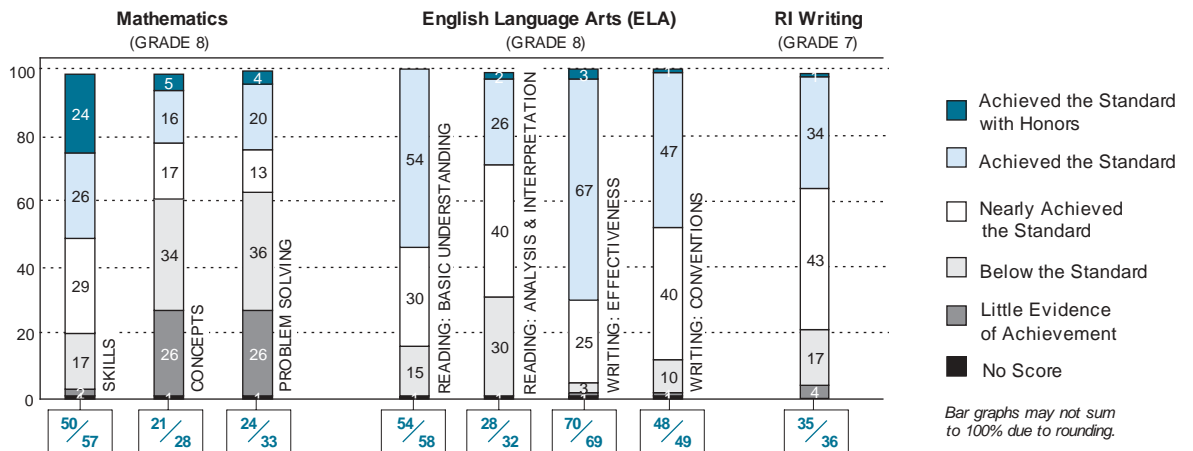

2004 Assessment Results: High Schools

Percentage of students at each performance level

Total percent proficient in each subtest

This District / The State