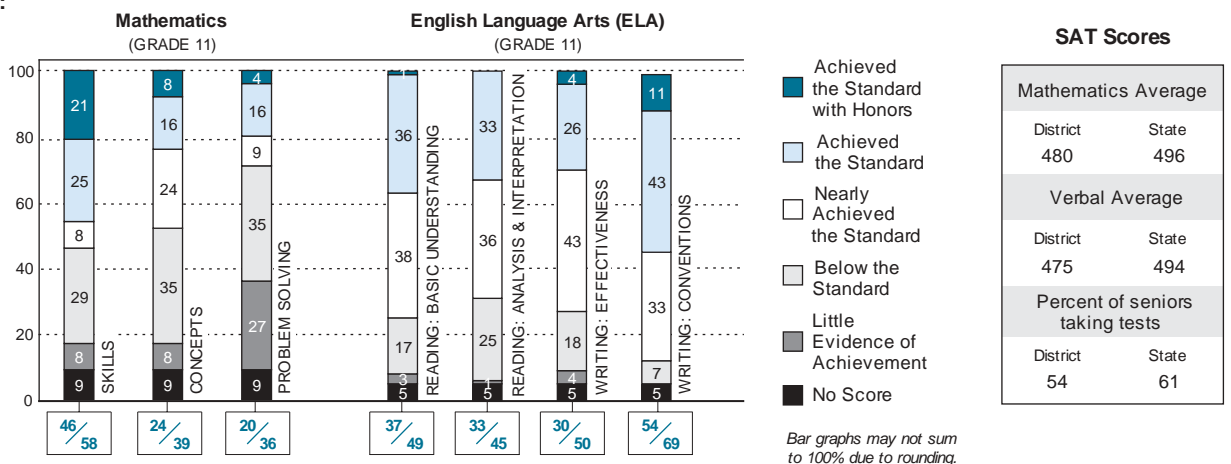

SAT Scores

Mathematics Average	
District	State
480	496
Verbal Average	
District	State
475	494
Percent of seniors taking tests	
District	State
54	61

Bar graphs may not sum to 100% due to rounding.