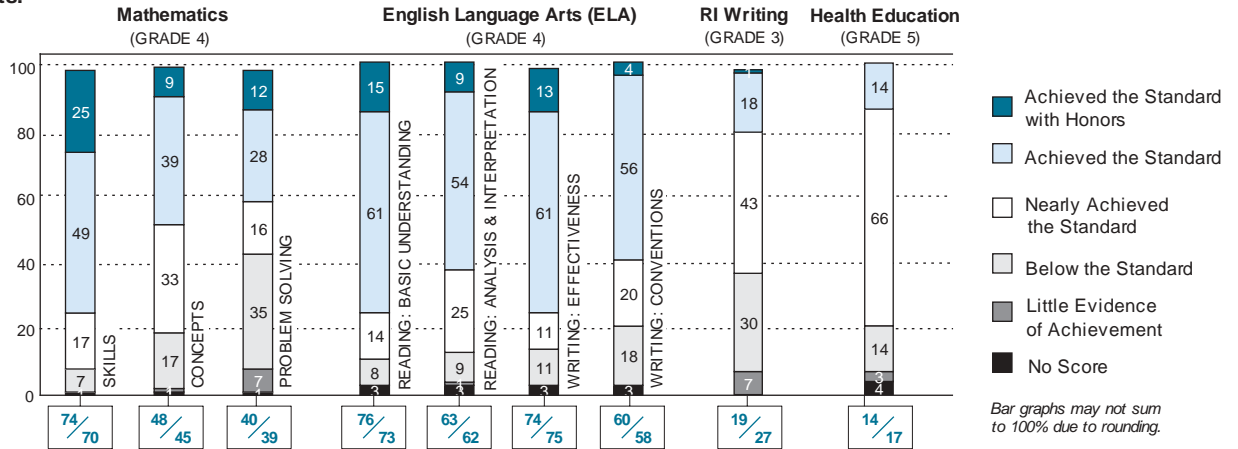

Manuel F. Vinhateiro, Superintendent

6386 Students
479 Teachers

2004 Assessment Results: Elementary Schools

Percentage of students at each performance level

Total percent proficient in each subtest

This District / The State

2004 Assessment Results: Middle Schools

Percentage of students at each performance level

Total percent proficient in each subtest

This District / The State

2004 Assessment Results: High Schools

Percentage of students at each performance level

Bar graphs may not sum to 100% due to rounding.