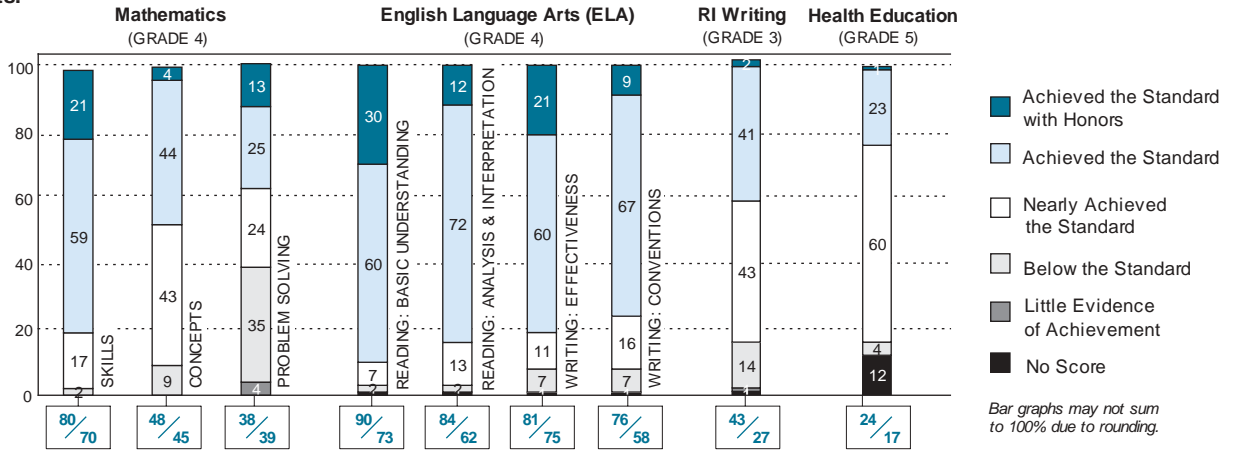

Dr. Michael W. Jolin, Superintendent

2466 Students
159 Teachers

2004 Assessment Results: Elementary Schools

Percentage of students at each performance level

Total percent proficient in each subtest

This District / The State

Bar graphs may not sum to 100% due to rounding.

2004 Assessment Results: Middle Schools

Percentage of students at each performance level

Total percent proficient in each subtest

This District / The State

Bar graphs may not sum to 100% due to rounding.