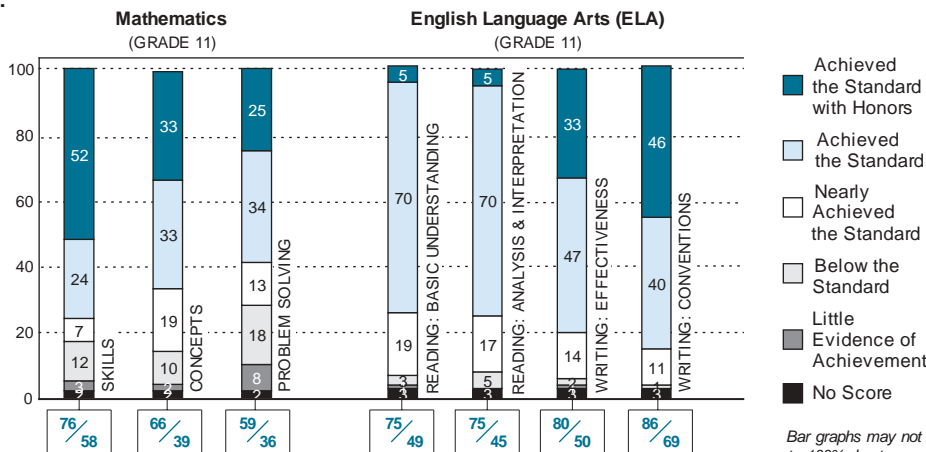

Bar graphs may not sum to 100% due to rounding.

2004 Assessment Results: Middle Schools

Percentage of students at each performance level

Total percent proficient in each subtest

This District / The State

Bar graphs may not sum to 100% due to rounding.

2004 Assessment Results: High Schools

Percentage of students at each performance level

Total percent proficient in each subtest

This District / The State

Bar graphs may not sum to 100% due to rounding.

SAT Scores