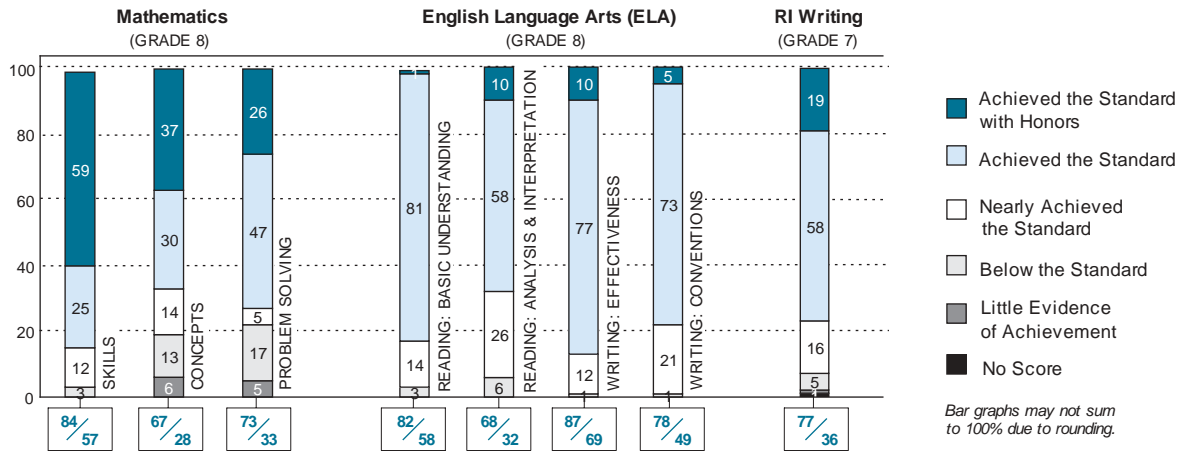

Dr. Michael W. Jolin, Superintendent

2466 Students
159 Teachers

2004 Assessment Results: Elementary Schools

Percentage of students at each performance level

Total percent proficient in each subtest

This District / The State

Bar graphs may not sum to 100% due to rounding.

2004 Assessment Results: Middle Schools

Percentage of students at each performance level

Total percent proficient in each subtest

This District / The State

Bar graphs may not sum to 100% due to rounding.