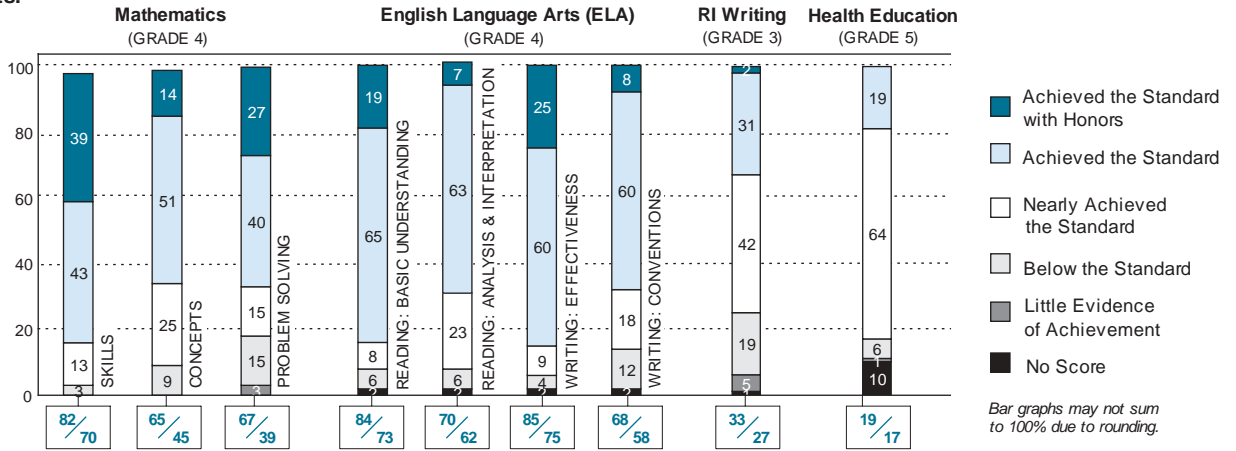

Kenneth R. DiPietro, Superintendent

5862 Students  
414 Teachers

## 2004 Assessment Results: Elementary Schools

Percentage of students at each performance level

Total percent proficient in each subtest

This District / The State

Bar graphs may not sum to 100% due to rounding.