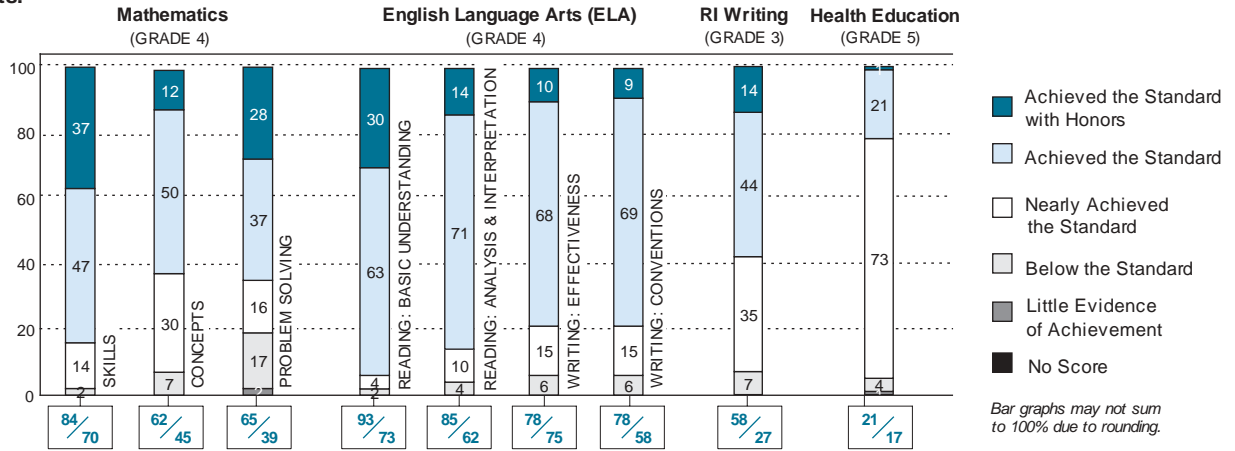

Ralph A. Malafronte, Superintendent

3434 Students
238 Teachers

2004 Assessment Results: Elementary Schools

Percentage of students at each performance level

Total percent proficient in each subtest

This District / The State

Bar graphs may not sum to 100% due to rounding.

2004 Assessment Results: Middle Schools

Percentage of students at each performance level

Total percent proficient in each subtest

This District / The State

Bar graphs may not sum to 100% due to rounding.