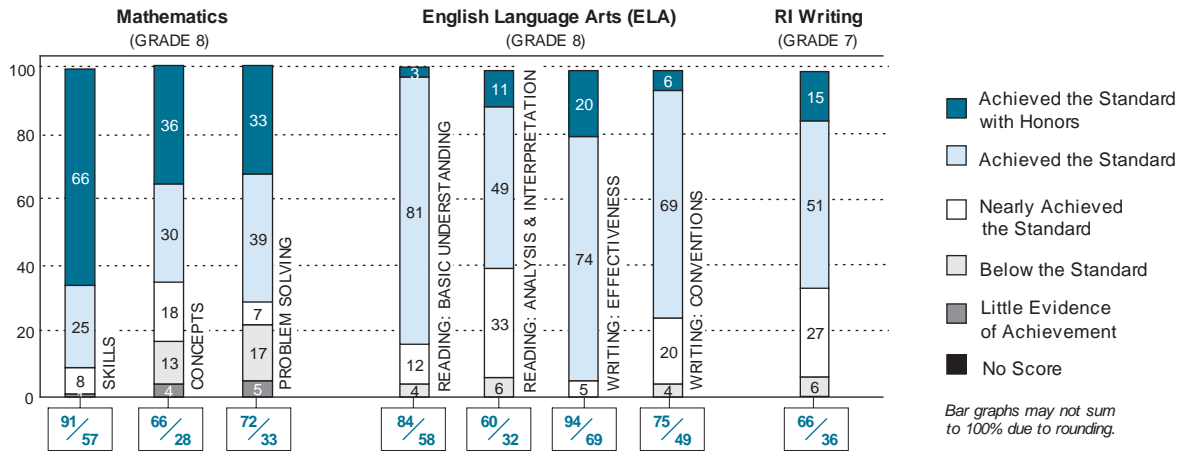

Ralph A. Malafronte, Superintendent

3434 Students
238 Teachers

2004 Assessment Results: Elementary Schools

Percentage of students at each performance level

Total percent proficient in each subtest

This District / The State

Bar graphs may not sum to 100% due to rounding.

2004 Assessment Results: Middle Schools

Percentage of students at each performance level

Total percent proficient in each subtest

This District / The State

Bar graphs may not sum to 100% due to rounding.