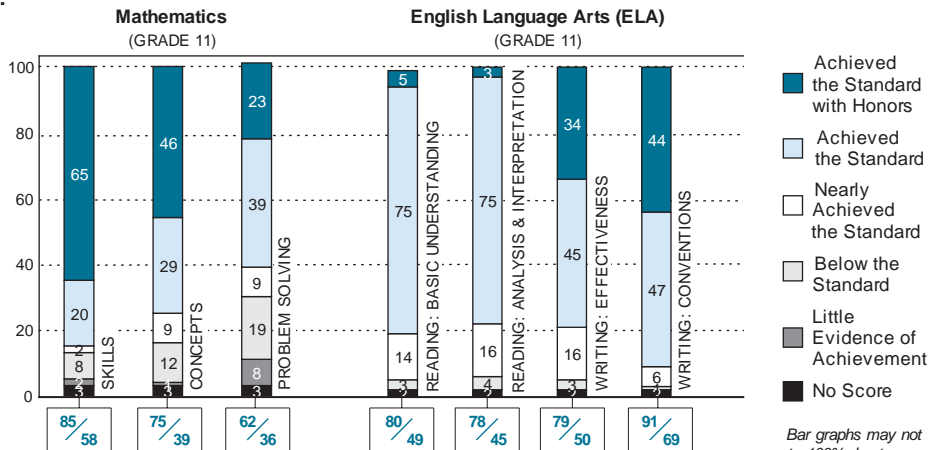

Bar graphs may not sum to 100% due to rounding.

2004 Assessment Results: Middle Schools

Percentage of students at each performance level

Total percent proficient in each subtest

This District / The State

Bar graphs may not sum to 100% due to rounding.

2004 Assessment Results: High Schools

Percentage of students at each performance level

Total percent proficient in each subtest

This District / The State

Bar graphs may not sum to 100% due to rounding.

SAT Scores