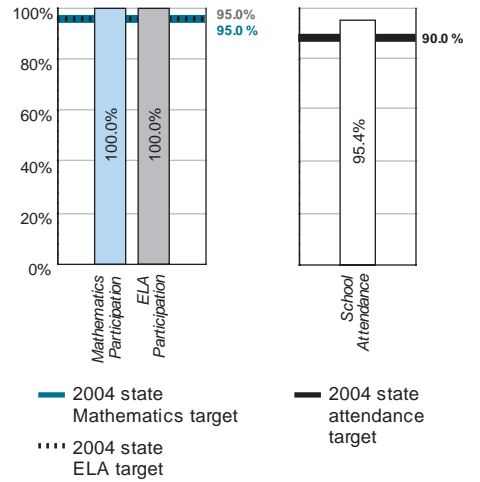

Participation Rates and Targets
(3 years of assessment data)

**School Classification Indicators:
Middle Schools**

Because Foster does not have a middle school of its own, its students attend Ponaganset Middle School in the Foster-Glocester Regional District

**School Classification Indicators:
High Schools**

Because Foster does not have a high school of its own, its students attend Ponaganset High School in the Foster-Glocester Regional District.