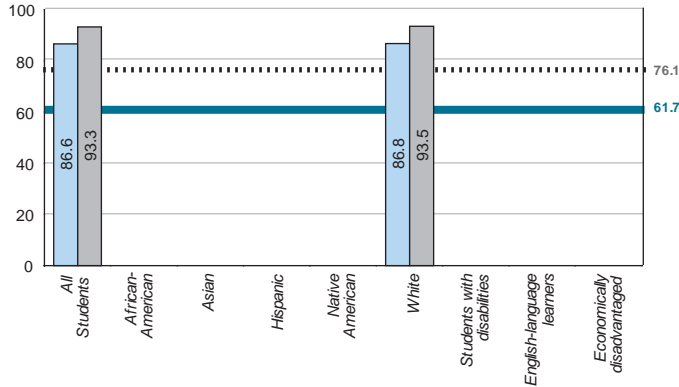

**School Classification Indicators:
Elementary Schools
(21 Targets)**

- Mathematics
 - This district's index score
 - 2004 state target
- English Language Arts
 - This district's index score
 - 2004 state target

Index Scores and Targets
(3 years of assessment data)

Missing data indicates fewer than 45 students in that group over three years.

Index scores range from 0 to 100. They are based on the performance levels of all students in both English language arts and mathematics, for all subtests, over three years. For further detail, see the 2004 School Report Cards at www.ridoe.net.