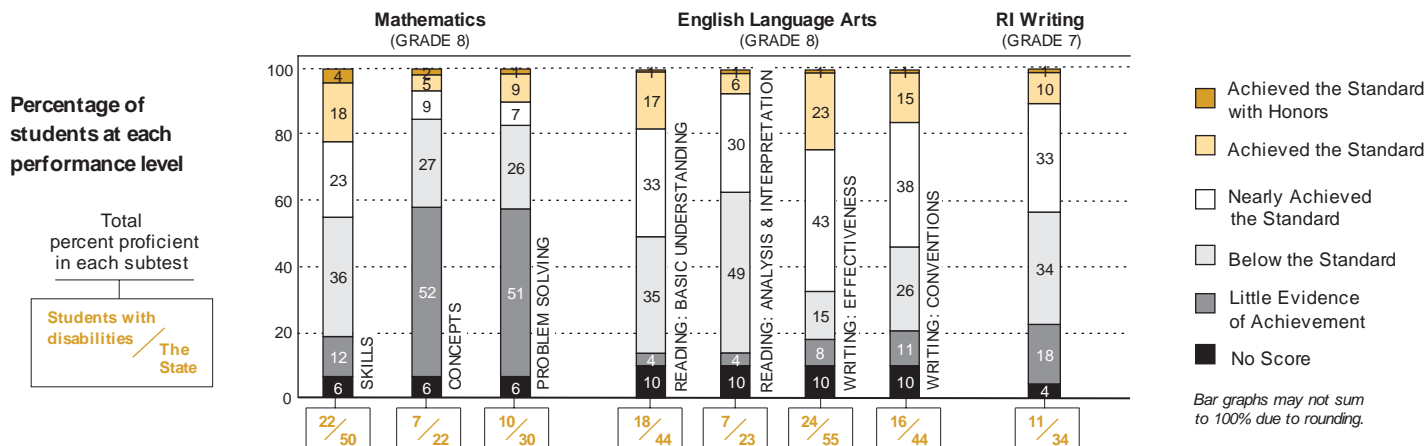

Rhode Island: Students with Disabilities

Information Works! School Year 2002-2003

2003 Assessment Results: Elementary Schools

2003 Assessment Results: Middle Schools

2003 Assessment Results: High Schools