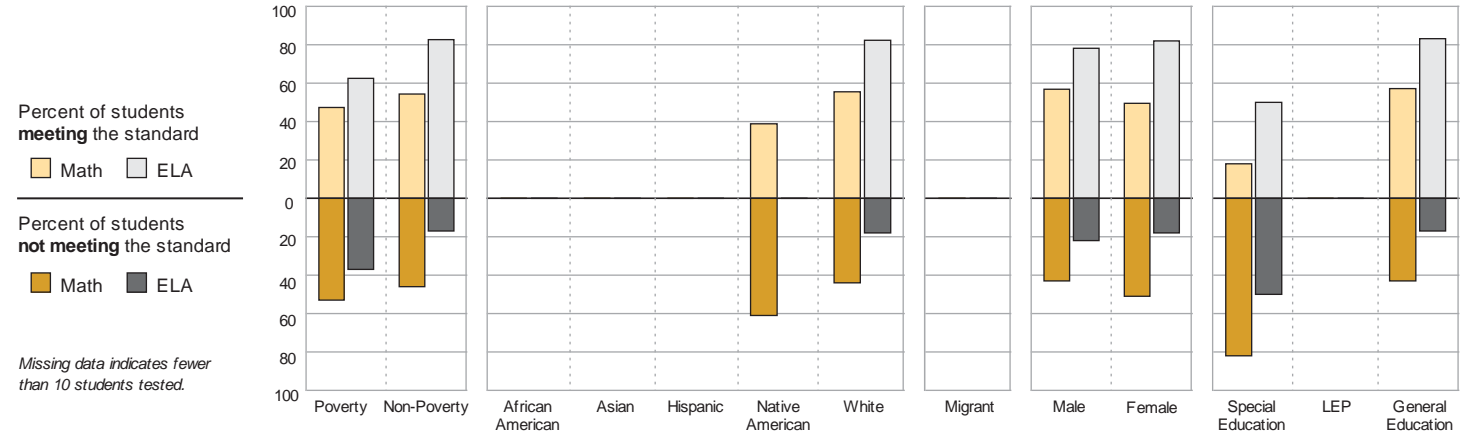

2003 Proficiency by Student Characteristics

Elementary Schools

(1 year of assessment data)

2003 Proficiency by Student Characteristics
Middle schools

Because Glocester does not have a middle school of its own, its students attend Ponaganset Middle School in the Foster-Glocester Regional District.