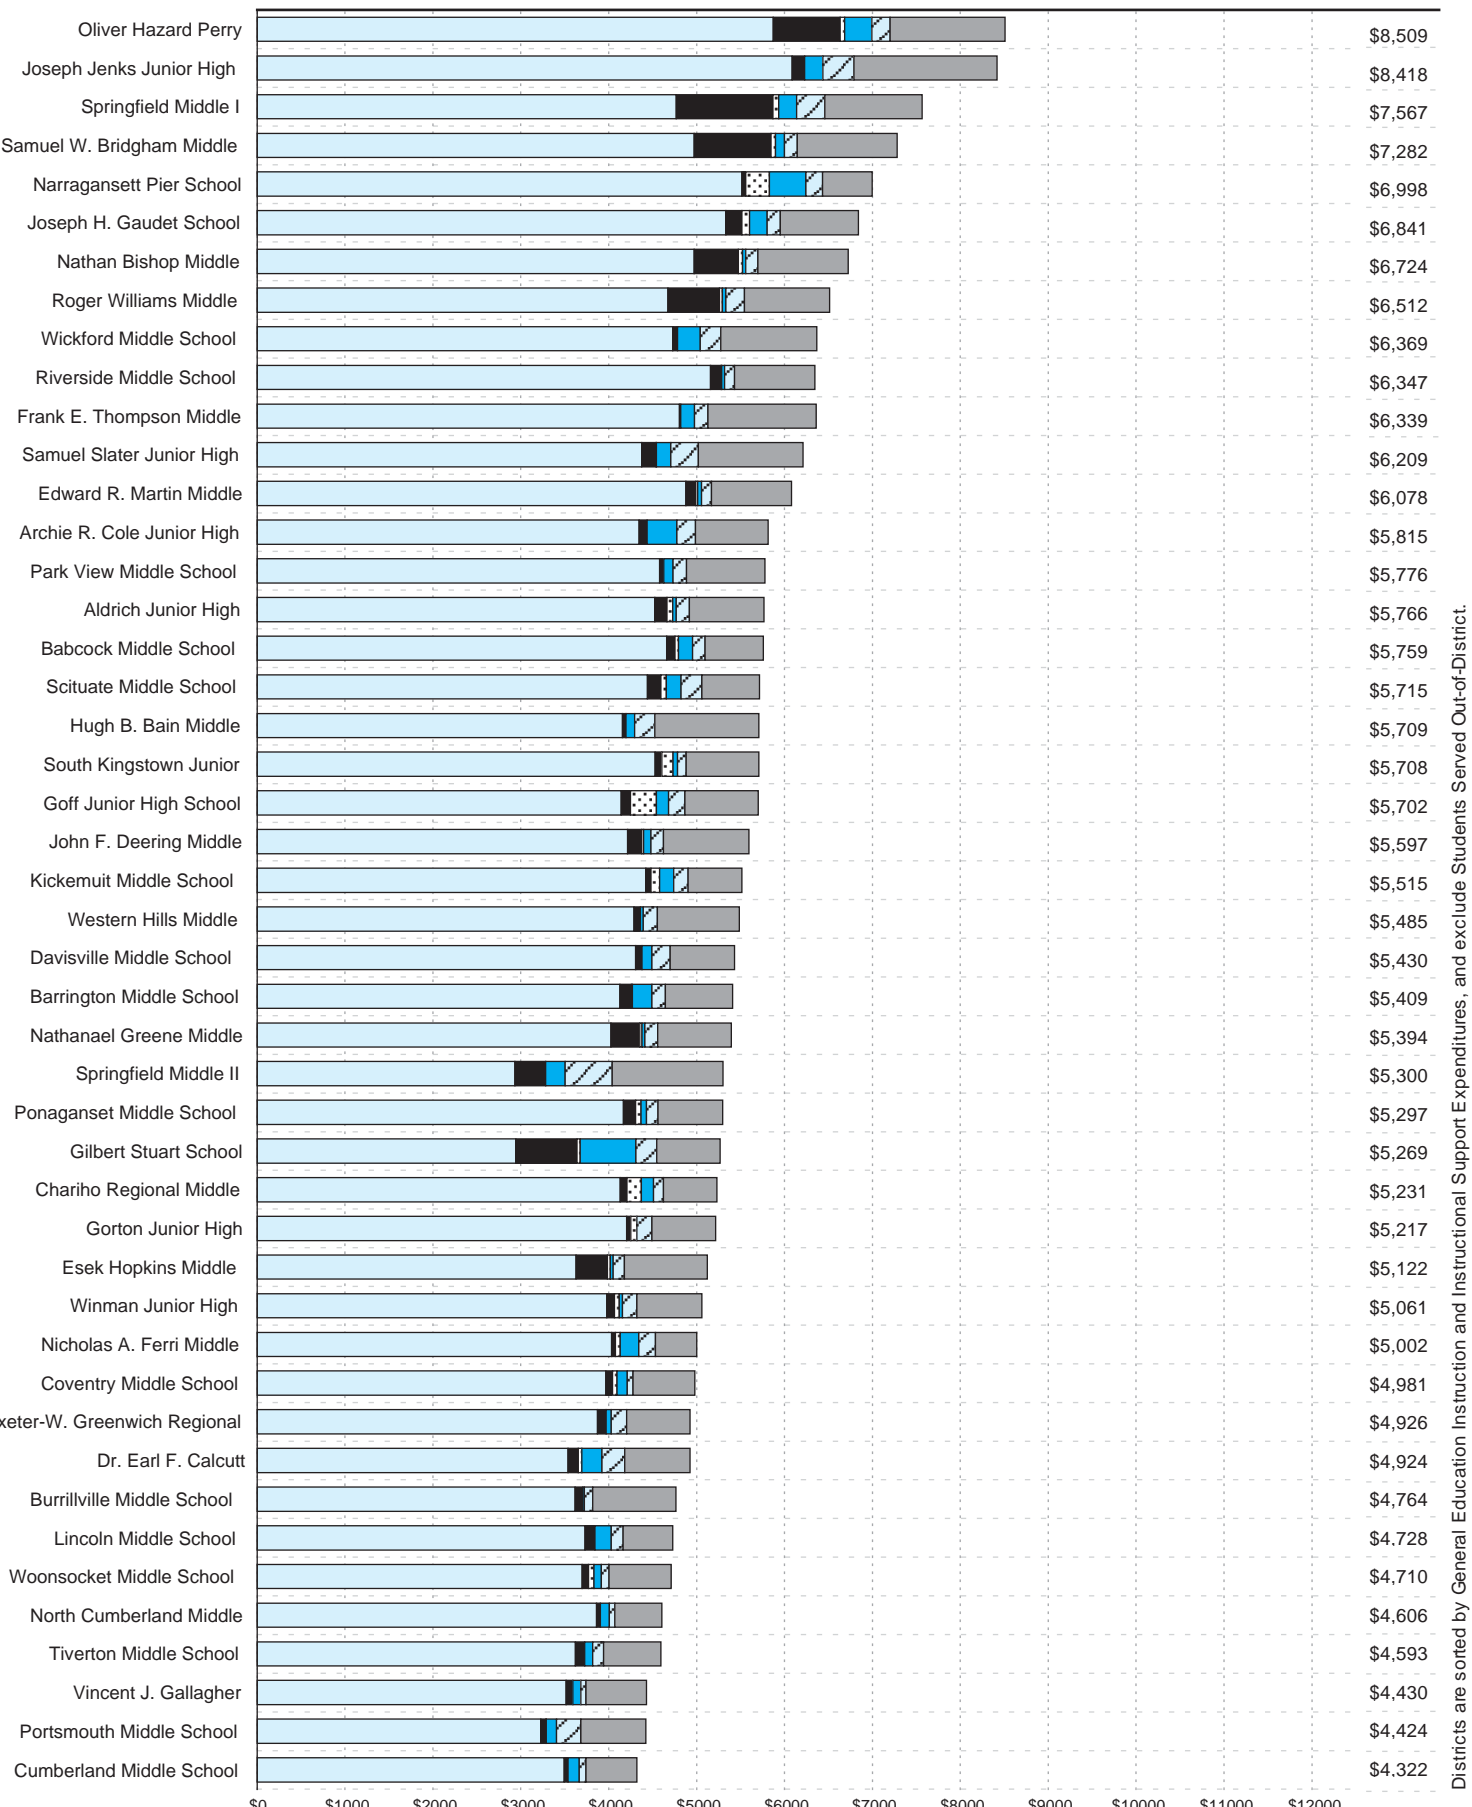

# General Education Instruction and Instructional Support Expenditures: Middle Schools

Data Source: InSite